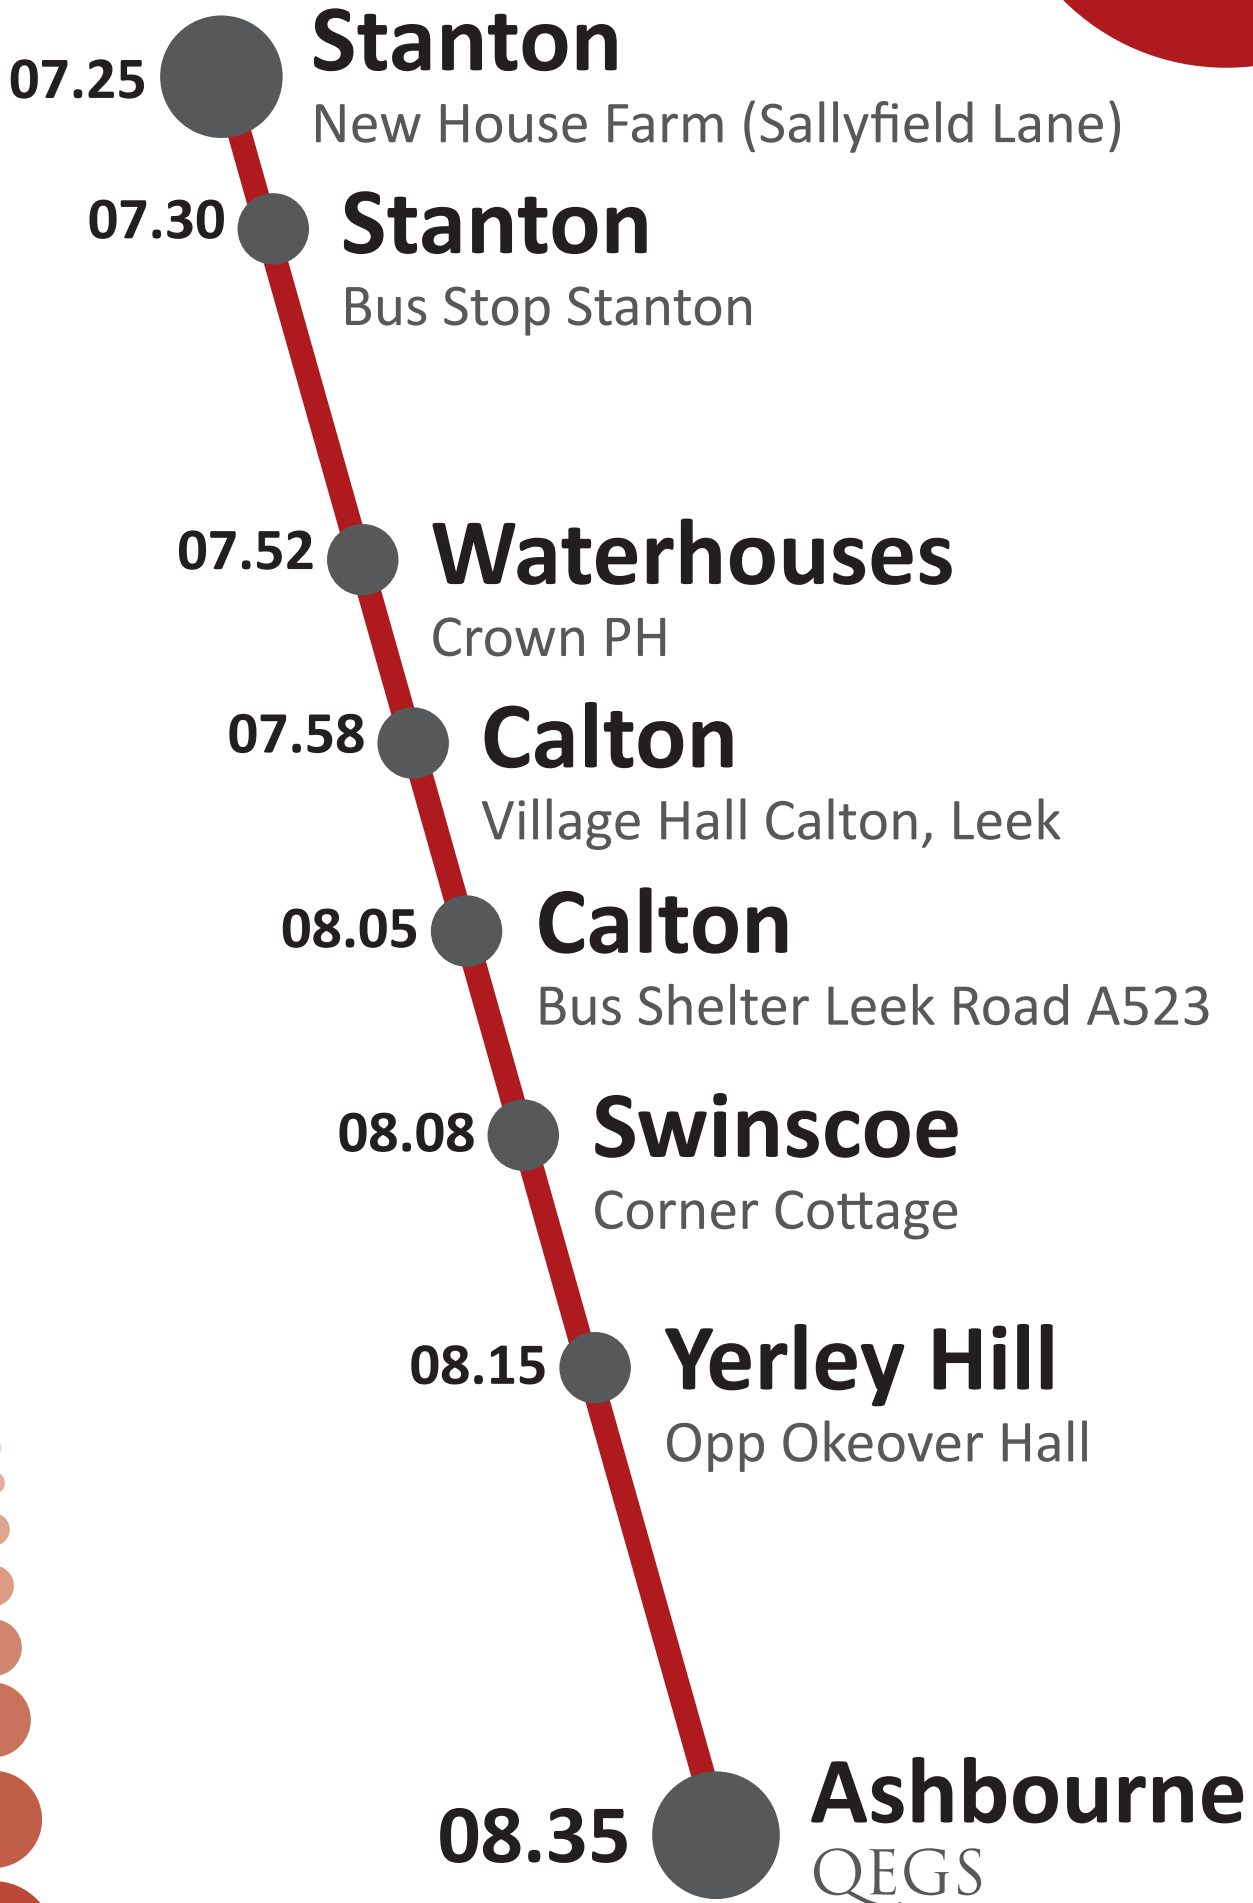

08.08 **Carsington Water**
Carsington Water Visitor Centre

08.14 **Hognaston**
Four Lane Ends

08.18 **Hognaston**
Hognaston Church

08.24 **Kniveton**
Kniveton Smithy

08.30 **Ashbourne**
QEGS

QEGS Bus Routes

17

443

QEGS Bus Routes

18

735

QEGS Bus Routes

356

QEGS Bus Routes

357

QEGS Bus Routes

Utt

QEGS Bus Routes

07.55 **Uttoxeter**
Dovefields Retail Park

08.05 **Rocester**
Petrol Station

08.15 **Denstone**
Village shop

08.20 **Ellastone**
opp. Pub