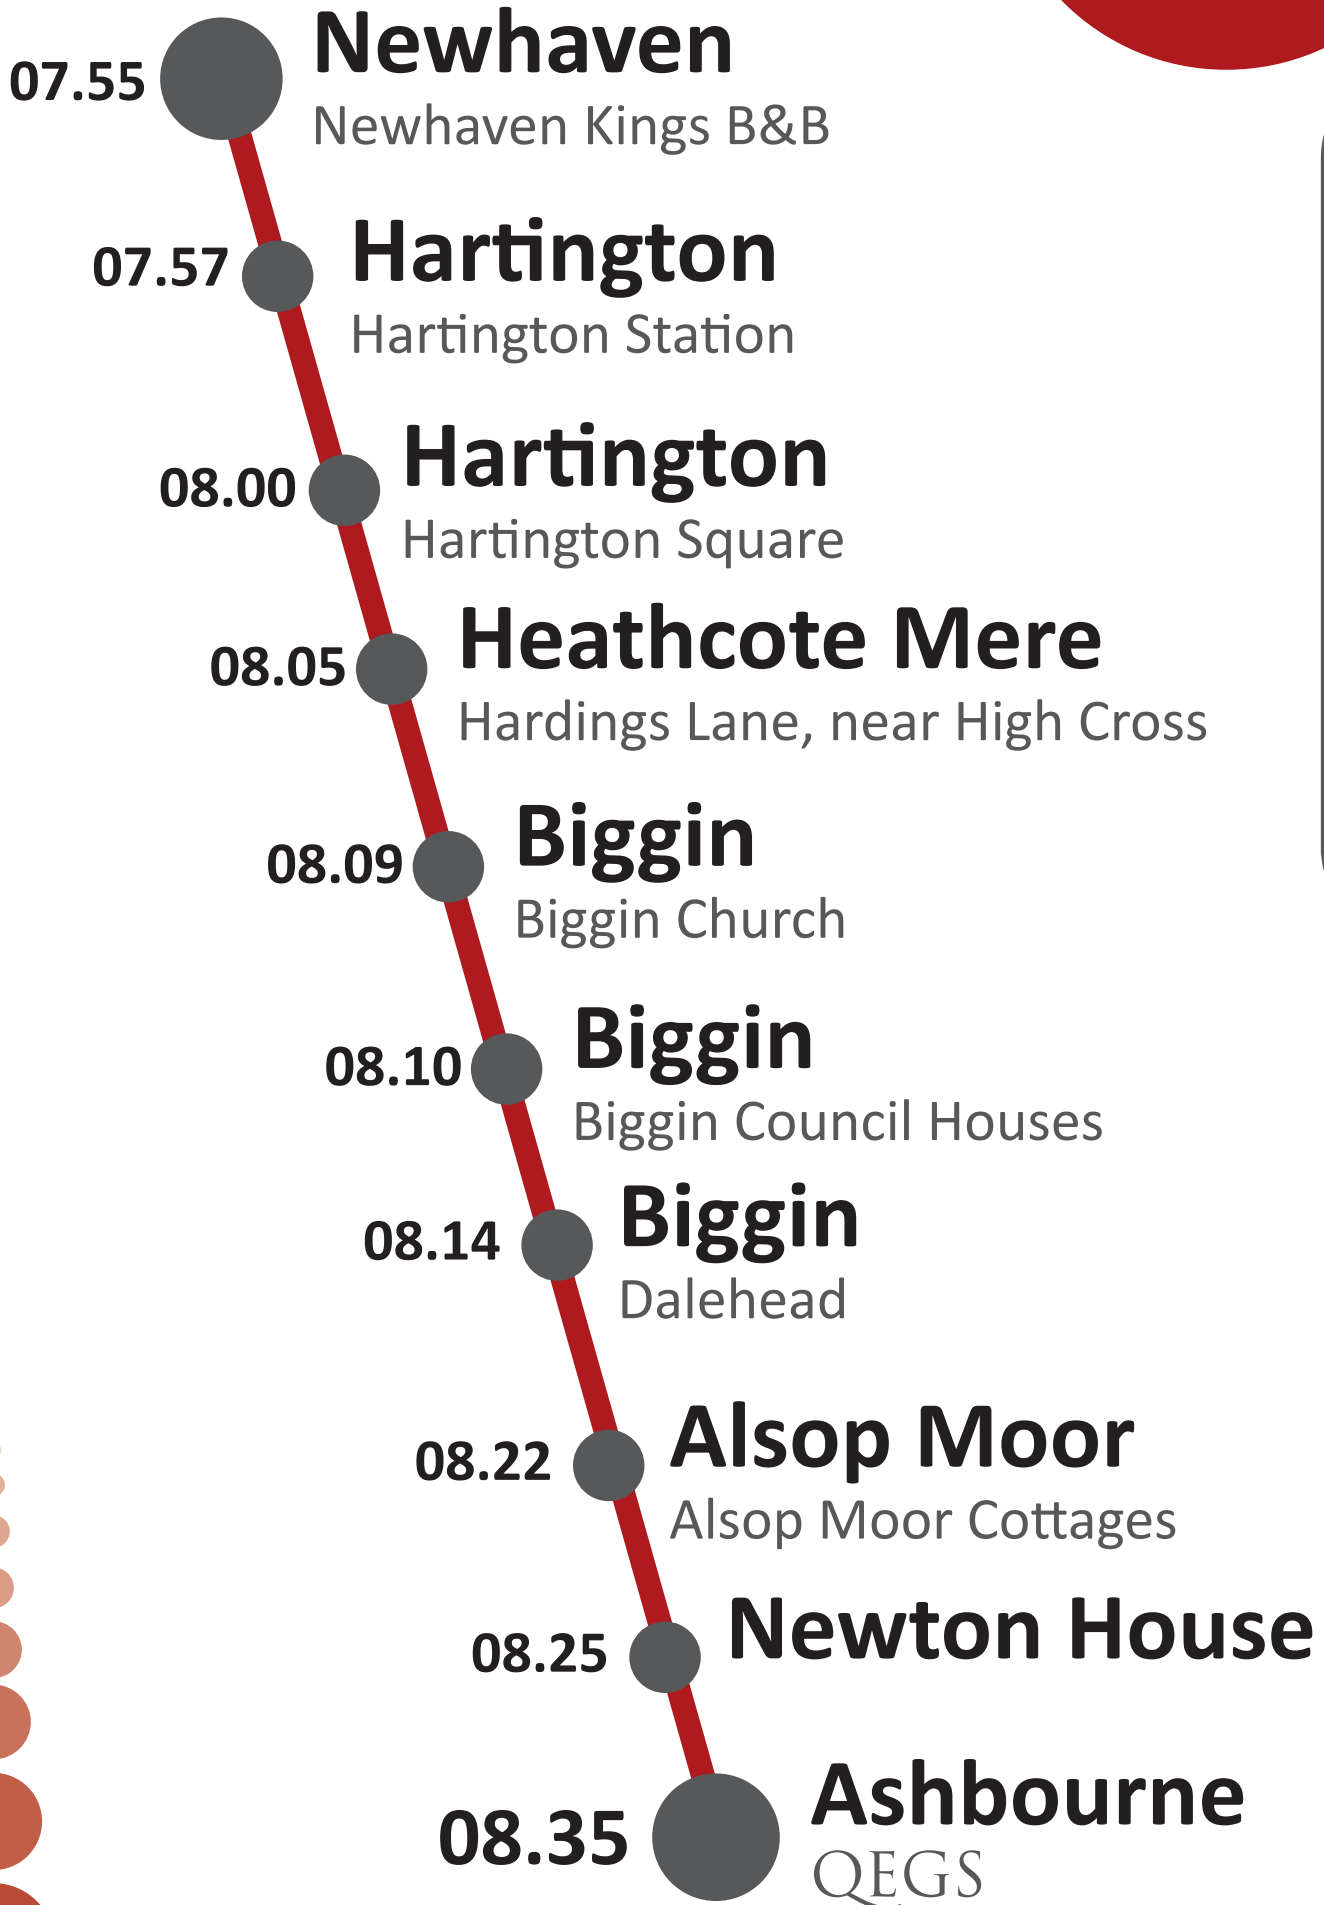

5

010

QEGS Bus Routes

6

013*

QEGS Bus Routes

* connects with service 62 and a taxi service

018

QEGS Bus Routes

08.00 **Sudbury**
Vernon's Oak Lane

08.05 **Somersal Herbert**
Somersal Herbert Village

08.08 **Somersal Herbert**
Hill Somersal

08.20 **Hales Green**

08.35 **Ashbourne**
QEGS

8

024

QEGS Bus Routes

08.27 **Kniveton**
Kniveton Red Lion

08.28 **Kniveton**
Kniveton Wood Lane

08.29 **Kniveton**
Kingshead Lane

08.32 **Ashbourne**
QEGS

062

QEGS Bus Routes

08.05 **Alsop-en-le-Dale**

QEGS Bus Routes

07.55 **Uttoxeter**
Dovefields Retail Park

08.05 **Rocester**
Petrol Station

08.15 **Denstone**
Village shop

08.20 **Ellastone**
opp. Pub

08.30 **Mayfield**

08.40 **Ashbourne**
QEGS

23