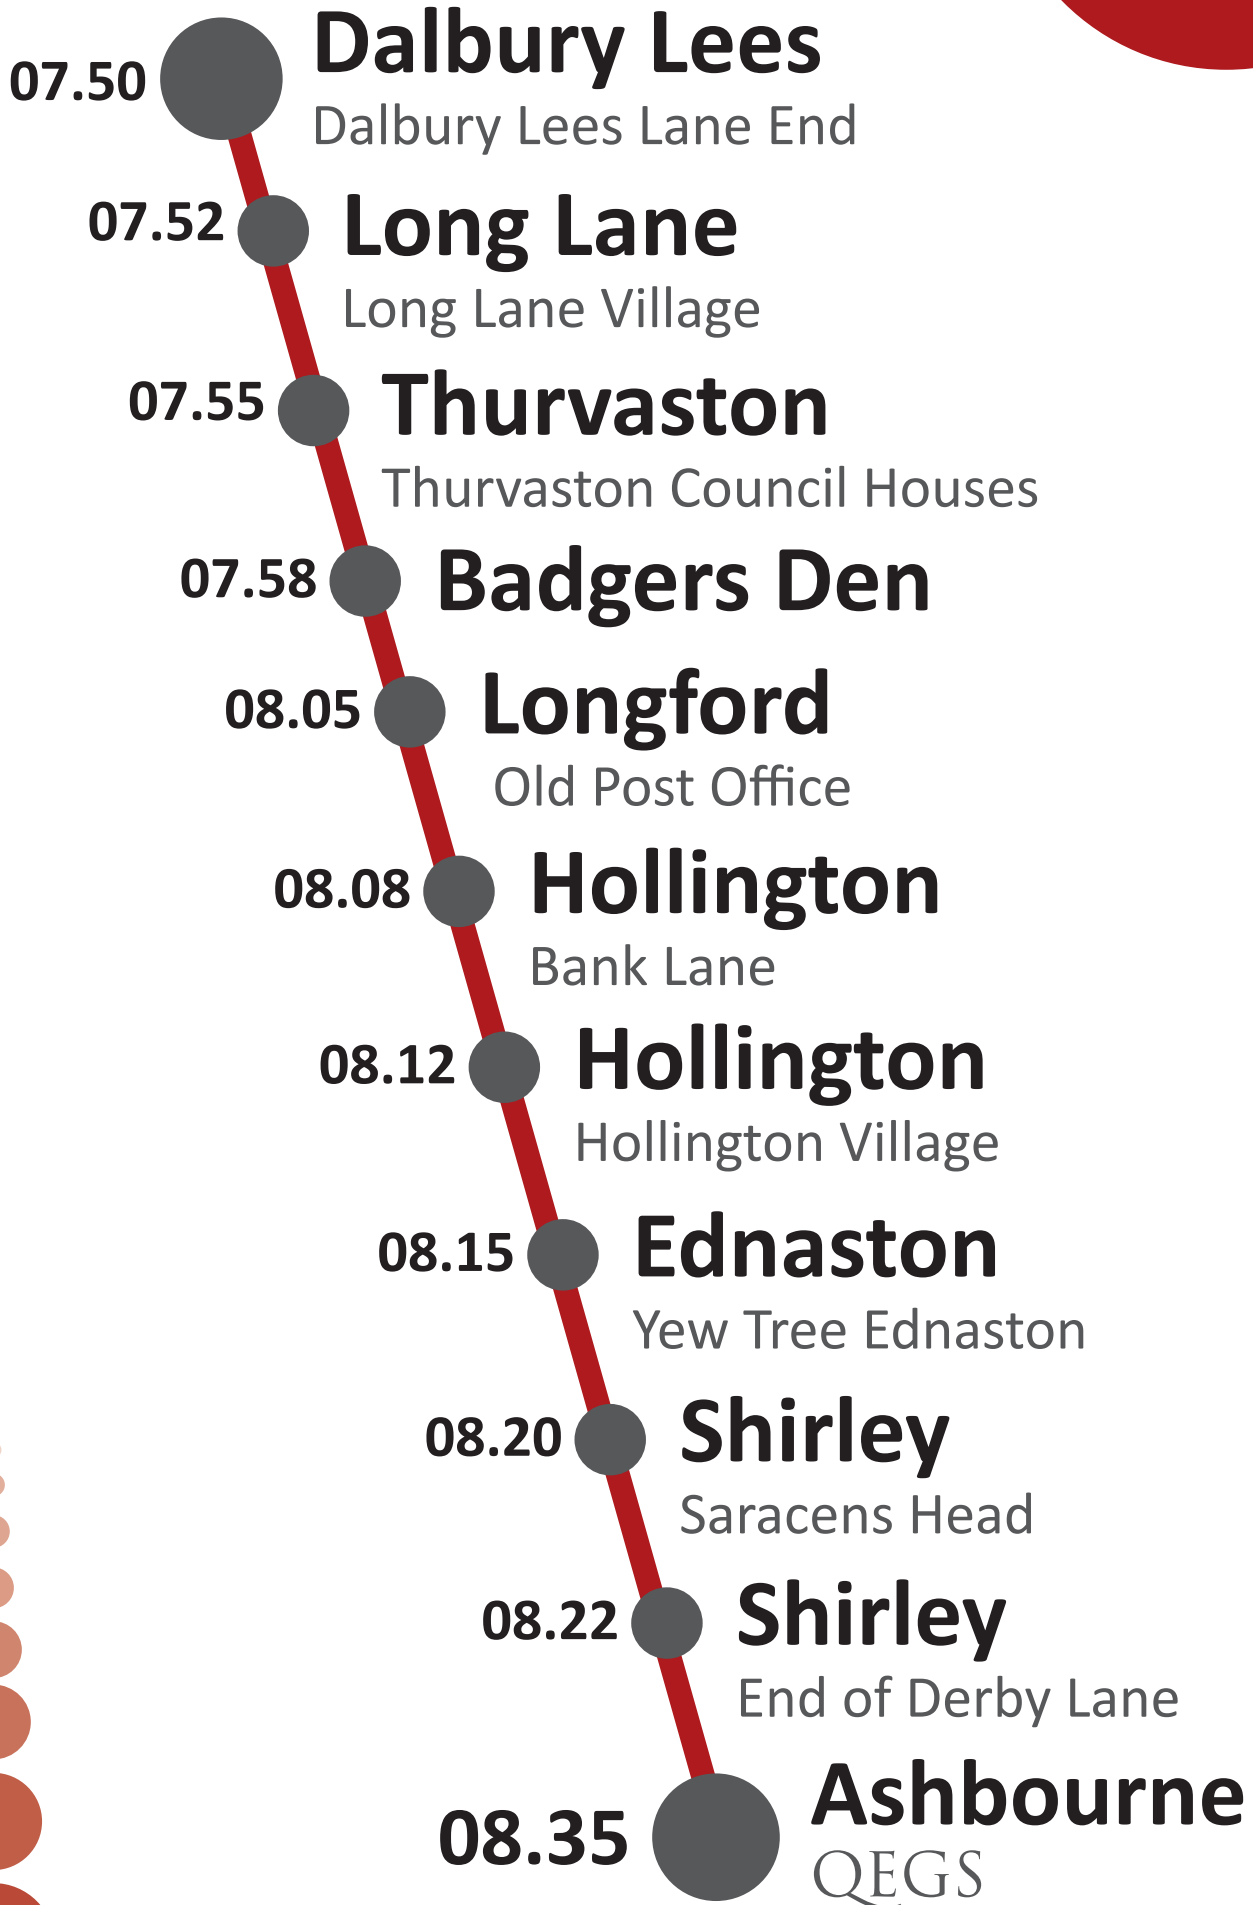

08.08 **Carsington Water**
Carsington Water Visitor Centre

08.14 **Hognaston**
Four Lane Ends

08.18 **Hognaston**
Hognaston Church

08.24 **Kniveton**
Kniveton Smithy

08.30 **Ashbourne**
QEGS

QEGS Bus Routes

17

443

QEGS Bus Routes

18

735

QEGS Bus Routes

356

QEGS Bus Routes

357

QEGS Bus Routes

Utt

QEGS Bus Routes

07.55 **Uttoxeter**
Dovefields Retail Park

08.05 **Rocester**
Petrol Station

08.15 **Denstone**
Village shop

08.20 **Ellastone**
opp. Pub