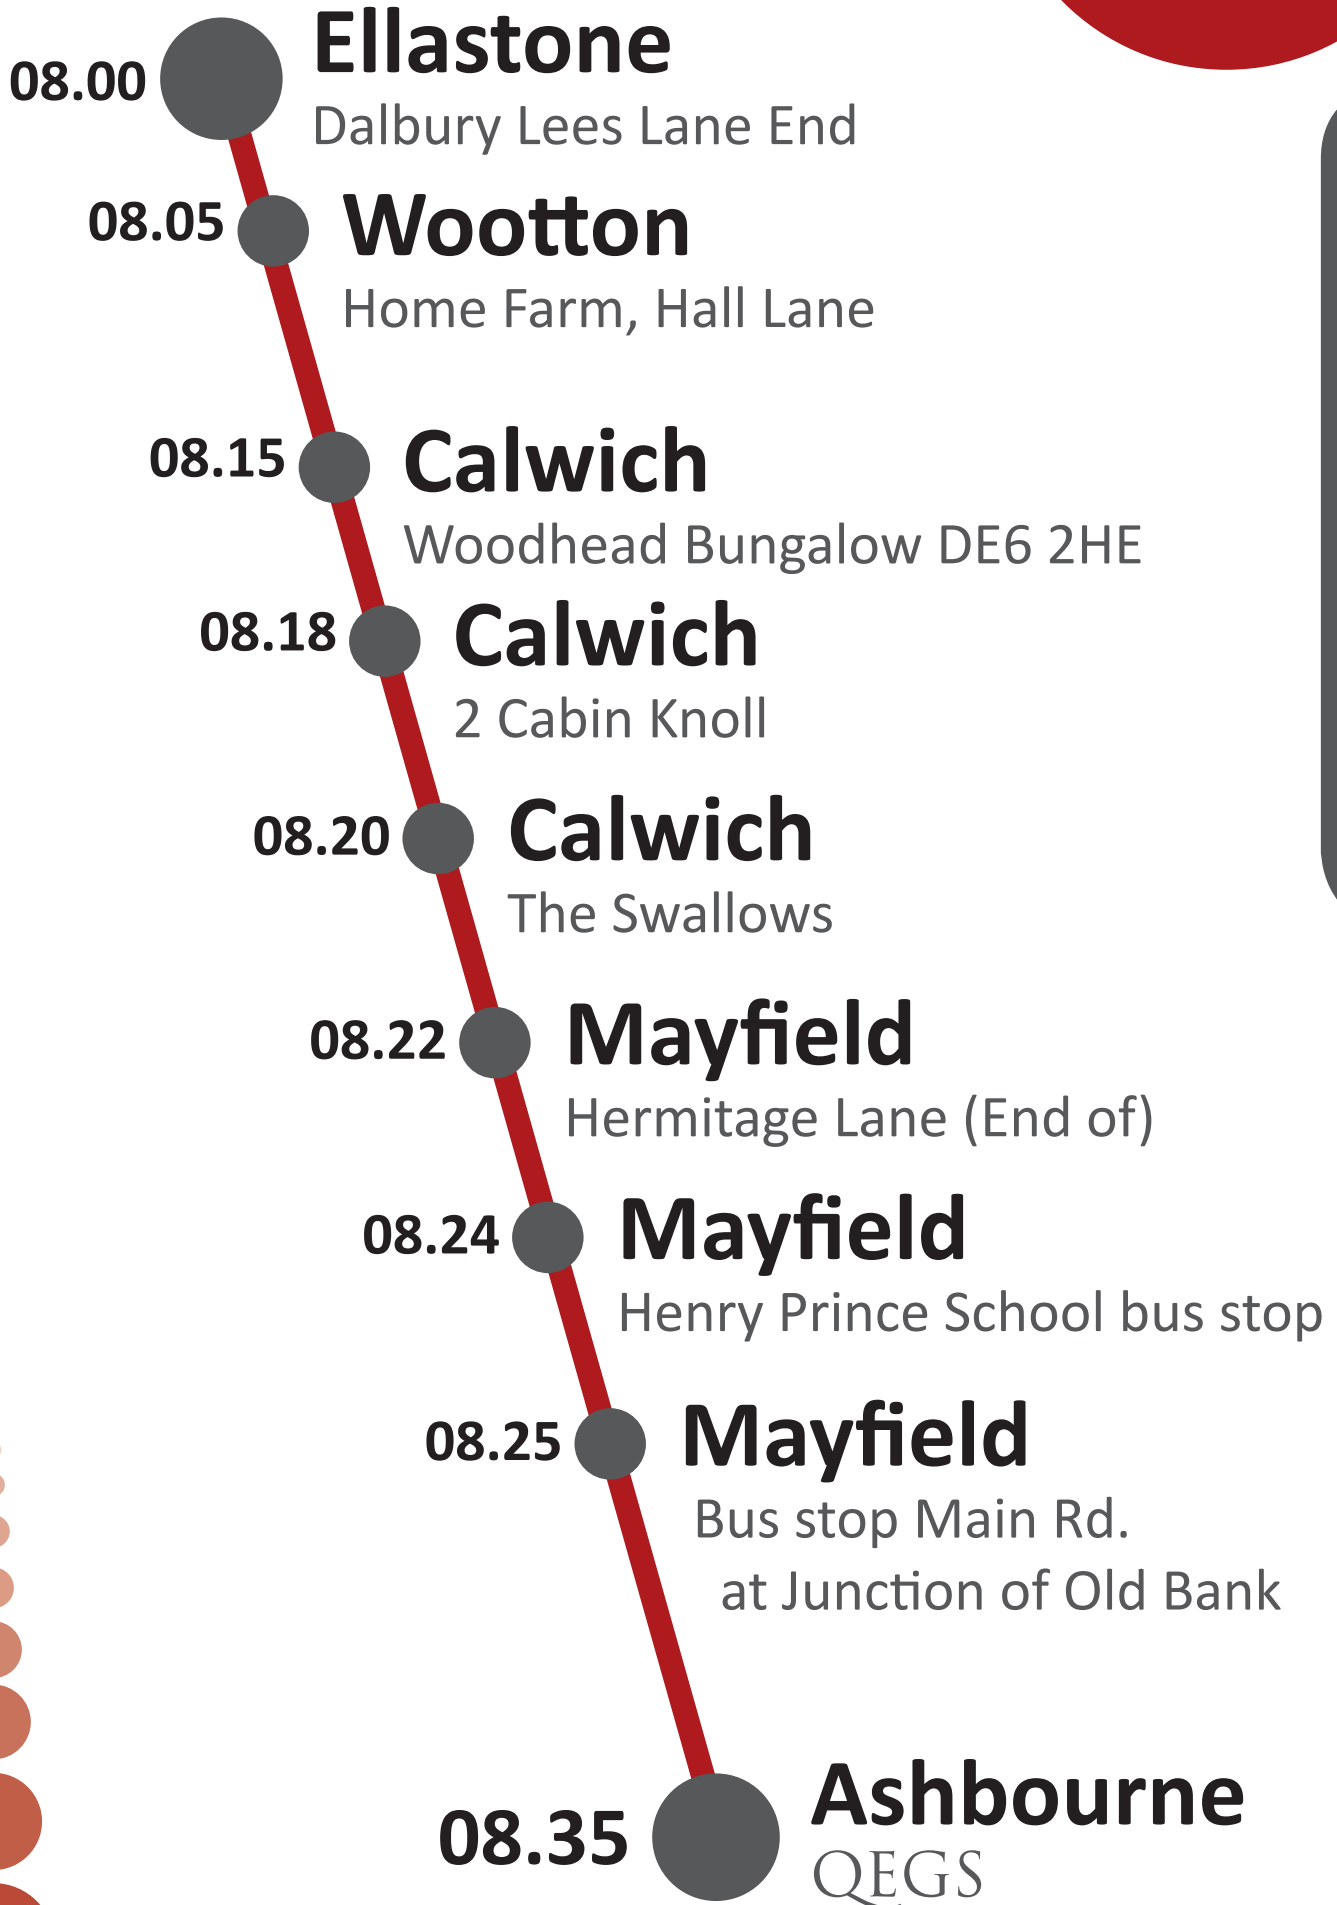

08.08 **Carsington Water**
Carsington Water Visitor Centre

08.14 **Hognaston**
Four Lane Ends

08.18 **Hognaston**
Hognaston Church

08.24 **Kniveton**
Kniveton Smithy

08.30 **Ashbourne**
QEGS

QEGS Bus Routes

17

443

QEGS Bus Routes

18

735

QEGS Bus Routes

356

QEGS Bus Routes

357

QEGS Bus Routes

Utt

QEGS Bus Routes

07.55 **Uttoxeter**
Dovefields Retail Park

08.05 **Rocester**
Petrol Station

08.15 **Denstone**
Village shop

08.20 **Ellastone**
opp. Pub