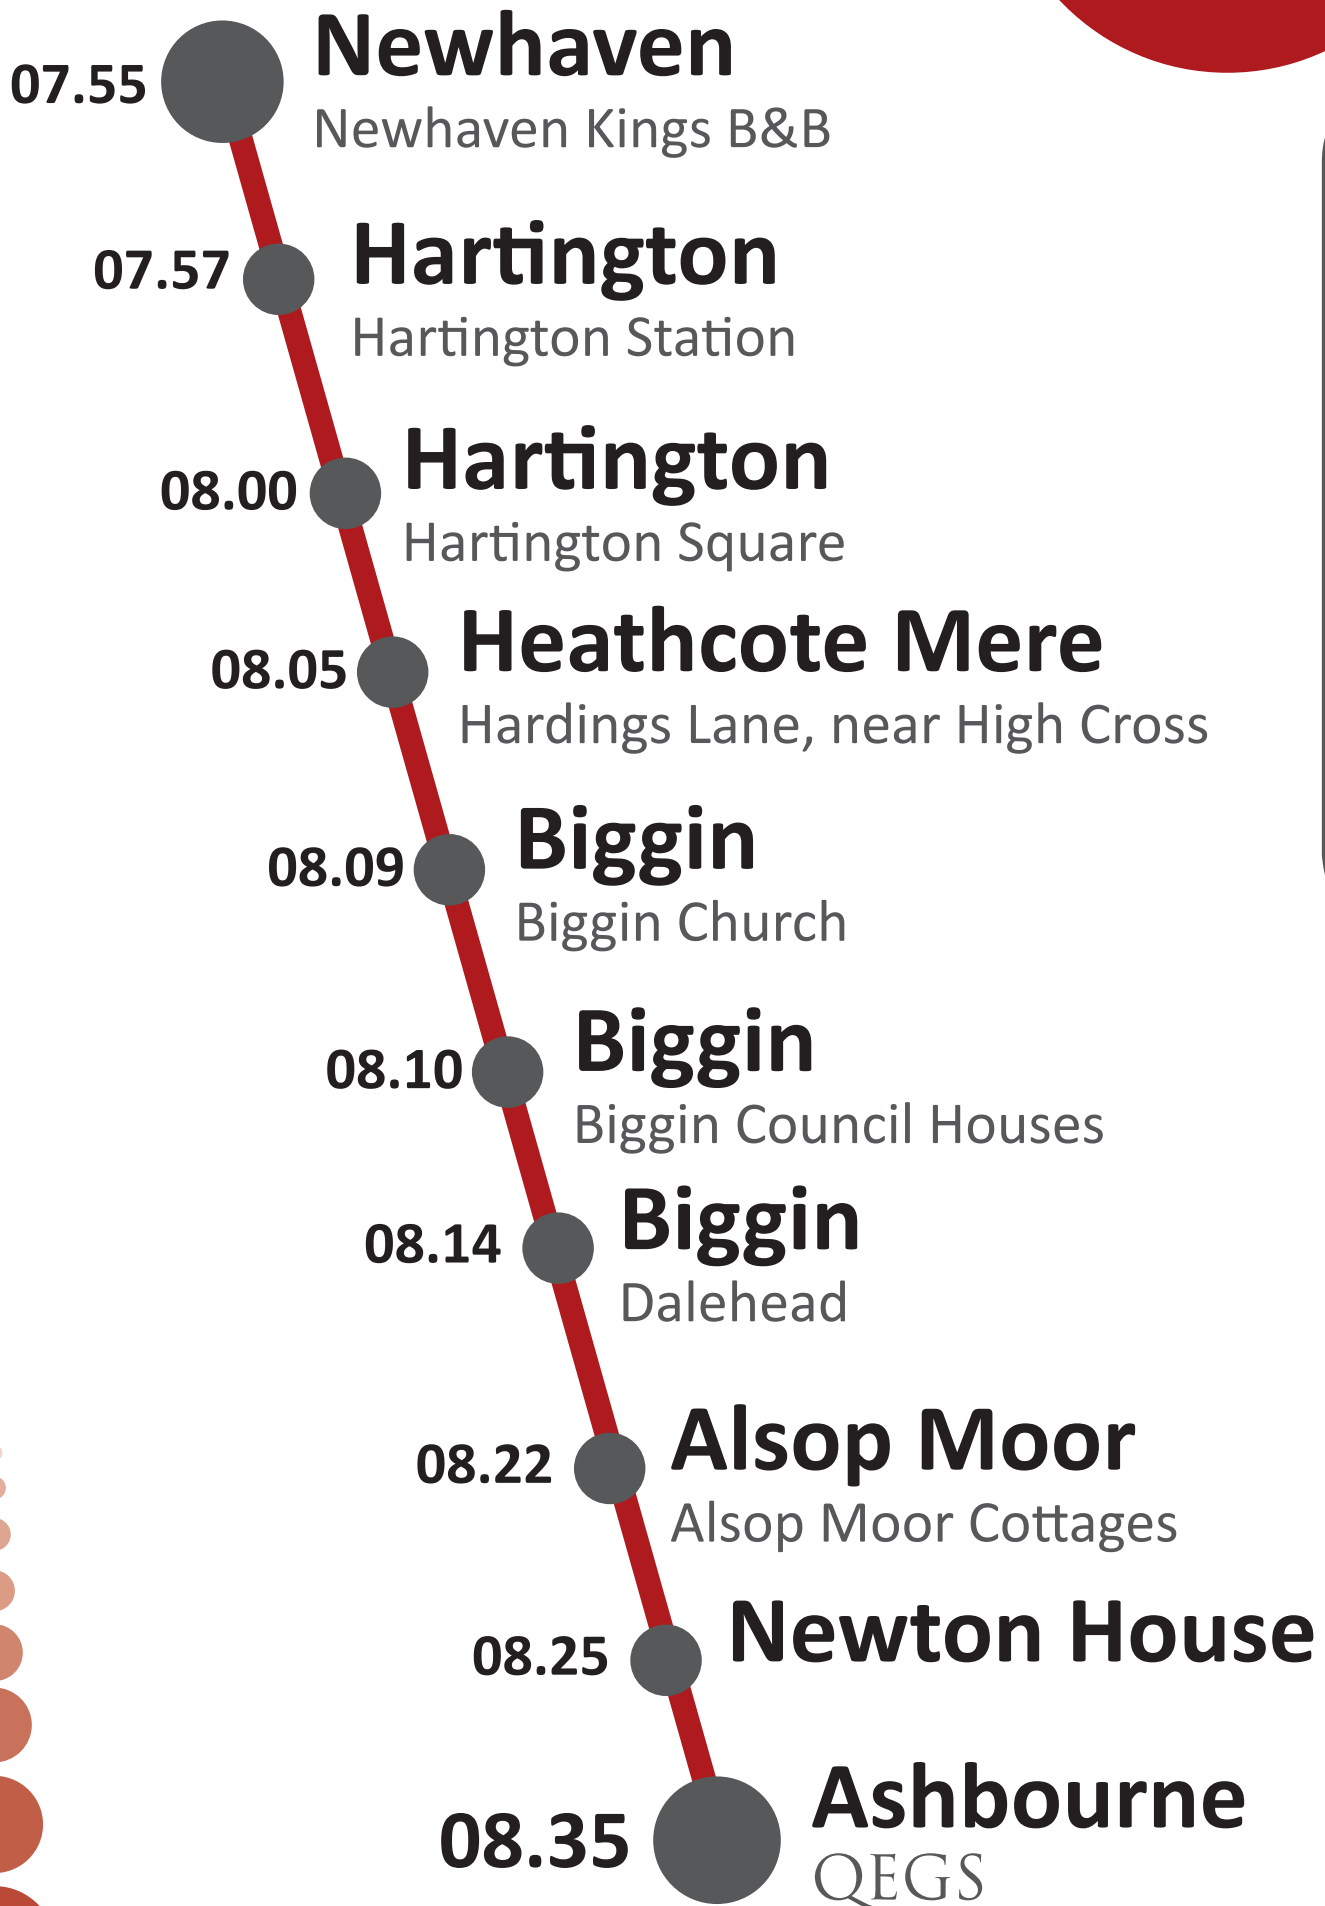

5

010

QEGS Bus Routes

6

013*

QEGS Bus Routes

7

* connects with service 62 and a taxi service

018

QEGS Bus Routes

08.00 **Sudbury**
Vernon's Oak Lane

08.05 **Somersal Herbert**
Somersal Herbert Village

08.08 **Somersal Herbert**
Hill Somersal

08.20 **Hales Green**

08.35 **Ashbourne**
QEGS

8

024

QEGS Bus Routes

08.27 **Kniveton**
Kniveton Red Lion

08.28 **Kniveton**
Kniveton Wood Lane

08.29 **Kniveton**
Kingshead Lane

08.32 **Ashbourne**
QEGS

062

QEGS Bus Routes

08.08 **Carsington Water**
Carsington Water Visitor Centre

08.14 **Hognaston**
Four Lane Ends

08.18 **Hognaston**
Hognaston Church

08.24 **Kniveton**
Kniveton Smithy

08.30 **Ashbourne**
QEGS

QEGS Bus Routes