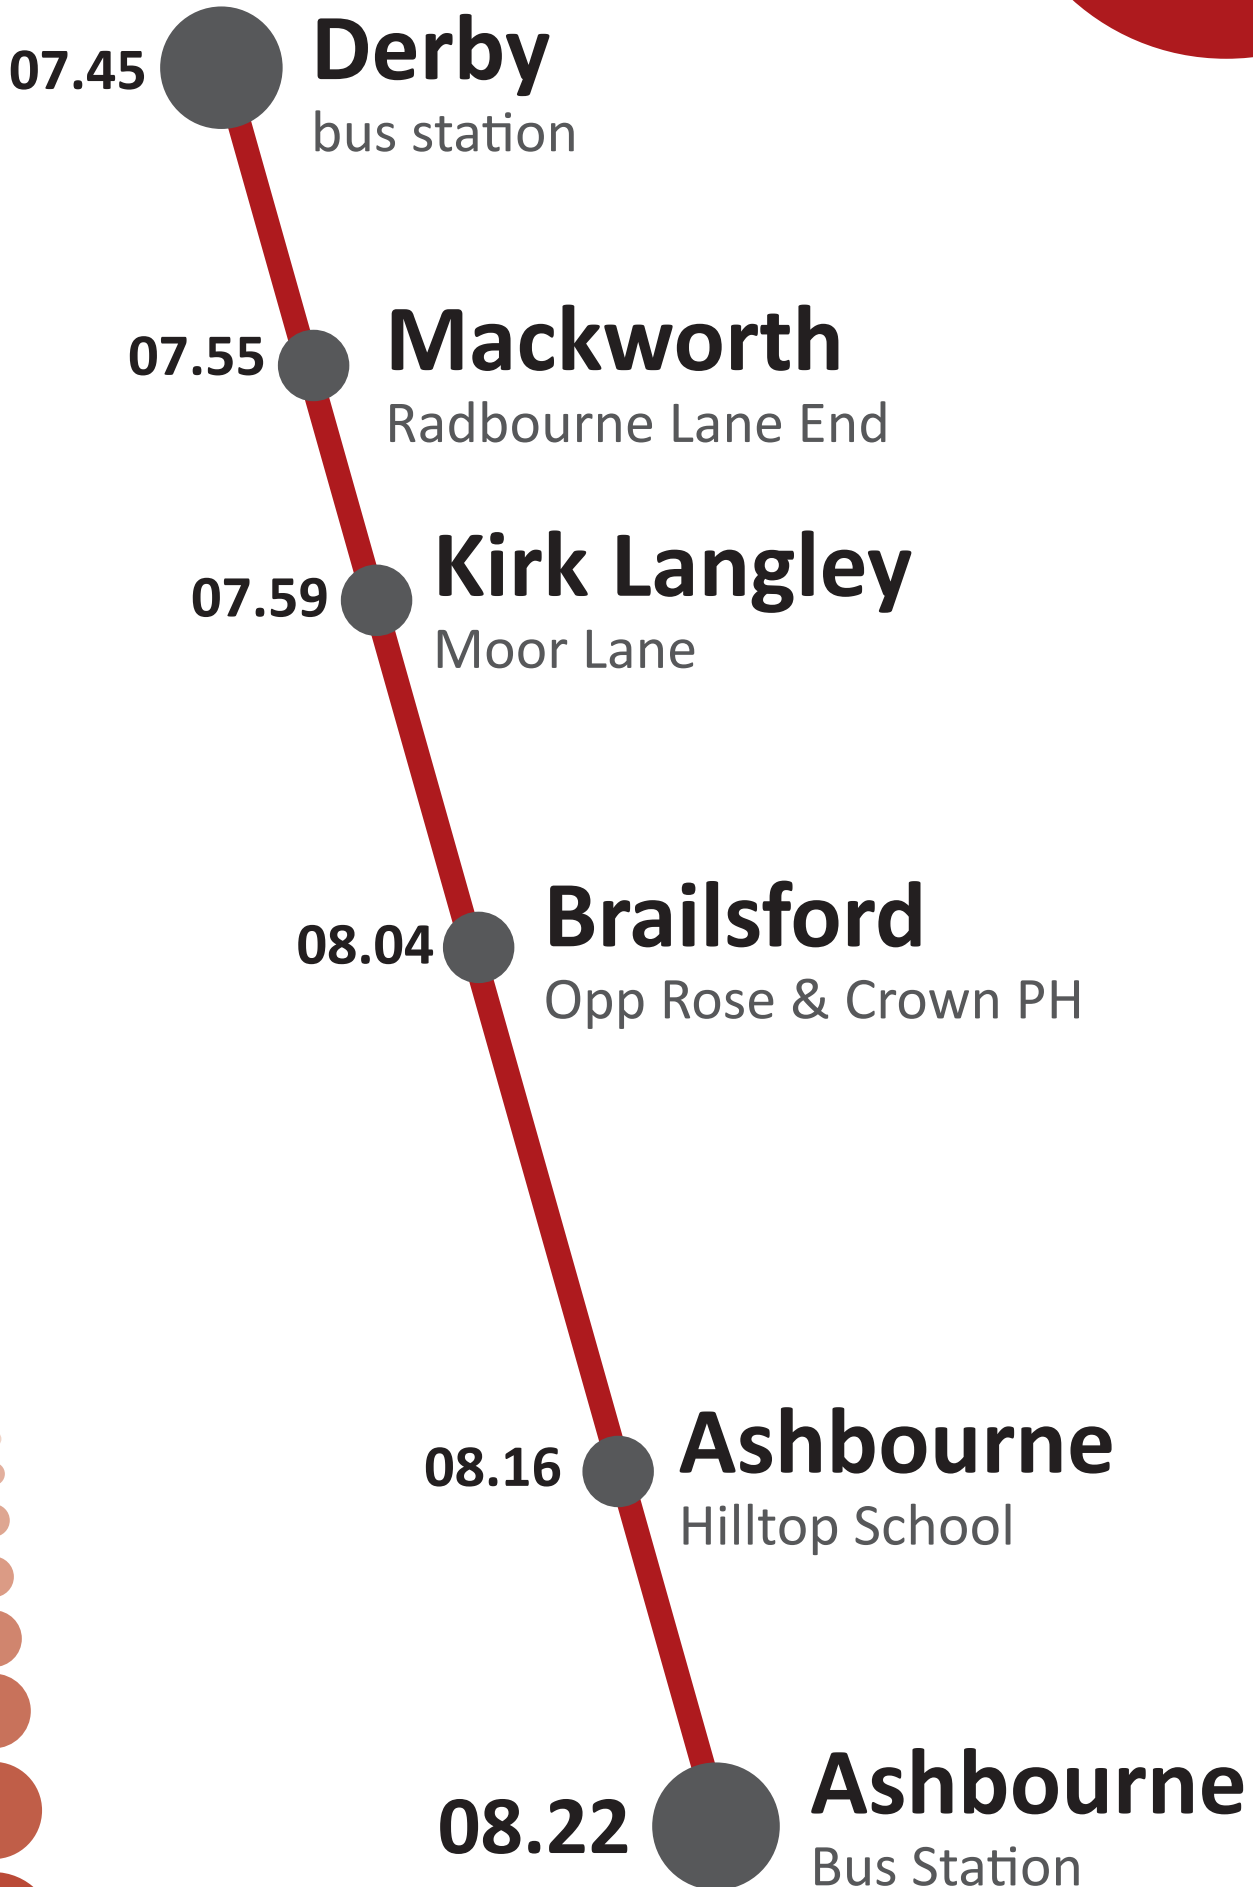

SWIFT

QEGS Bus Routes

1