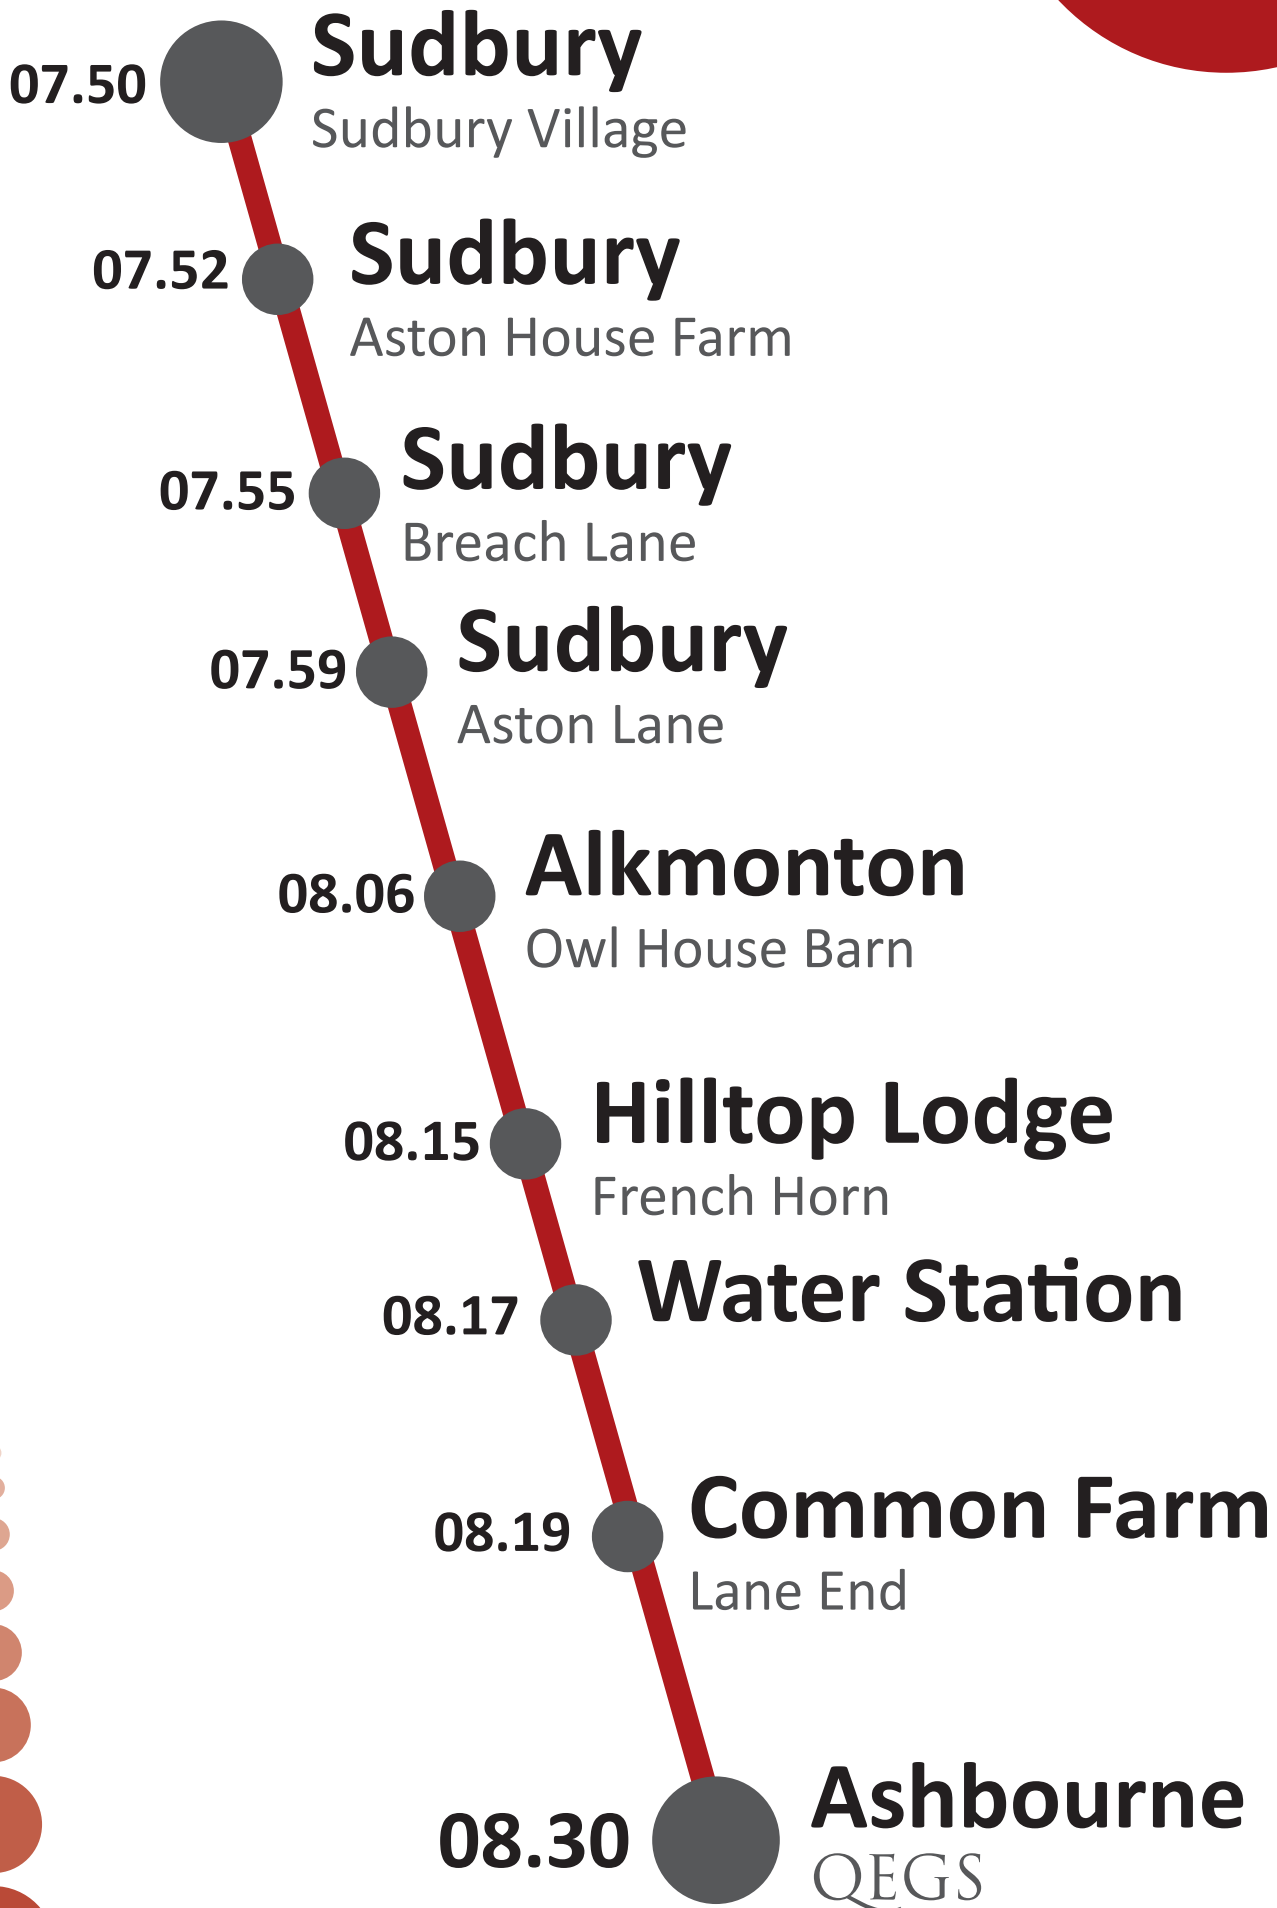

5

010

QEGS Bus Routes

6

013*

QEGS Bus Routes

* connects with service 62 and a taxi service

018