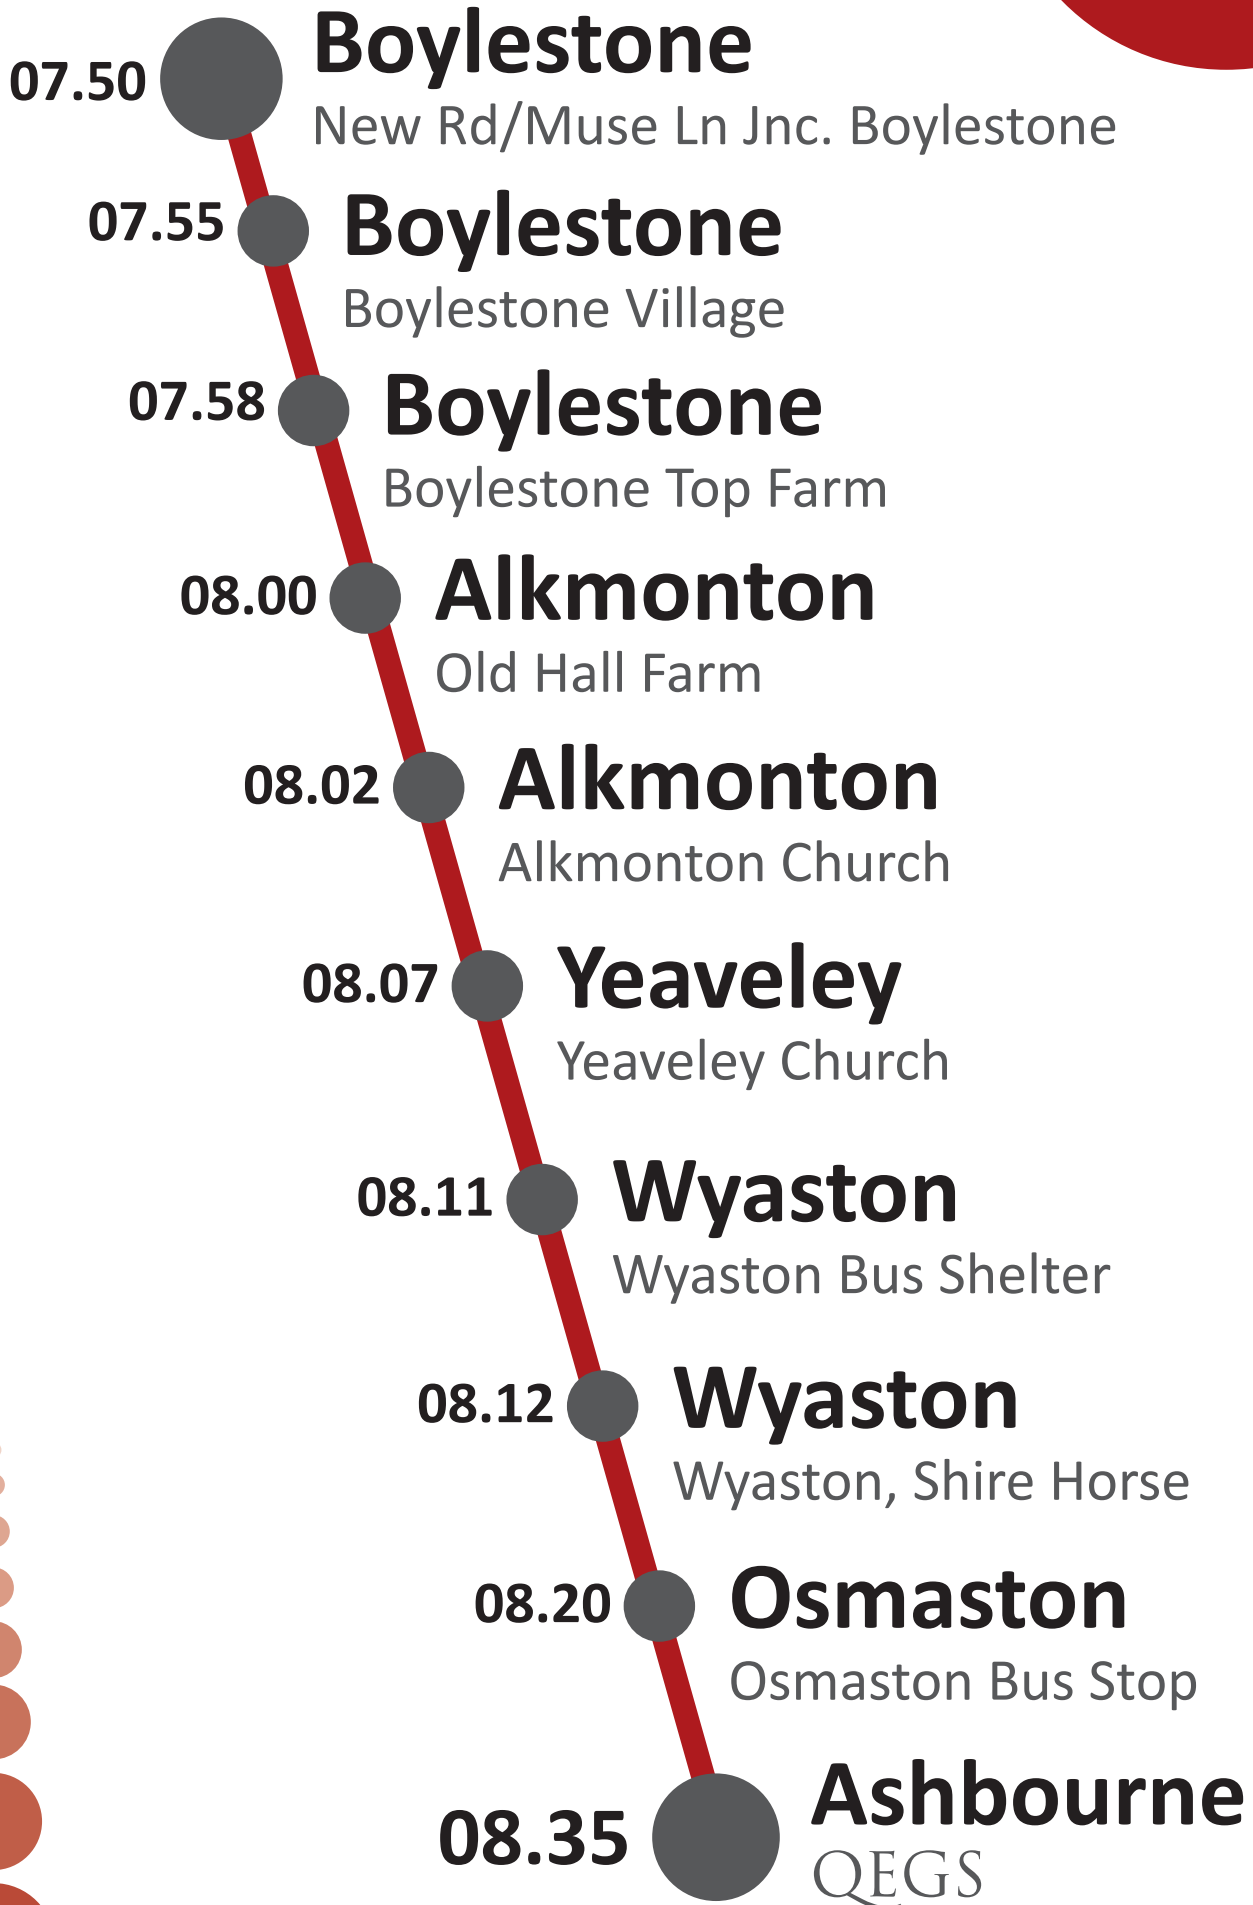

QEGS Bus Routes

08.00 **Kirk Ireton**
Kirk Ireton School

08.07 **Bradley**
Bradley Nook

08.20 **Ashbourne**
Ashbourne Bus Station

08.25 **Ashbourne**
QEGS

14

111

08.08 **Carsington Water**
Carsington Water Visitor Centre

08.14 **Hognaston**
Four Lane Ends

08.18 **Hognaston**
Hognaston Church

08.24 **Kniveton**
Kniveton Smithy

08.30 **Ashbourne**
QEGS

QEGS Bus Routes

15

411

QEGS Bus Routes