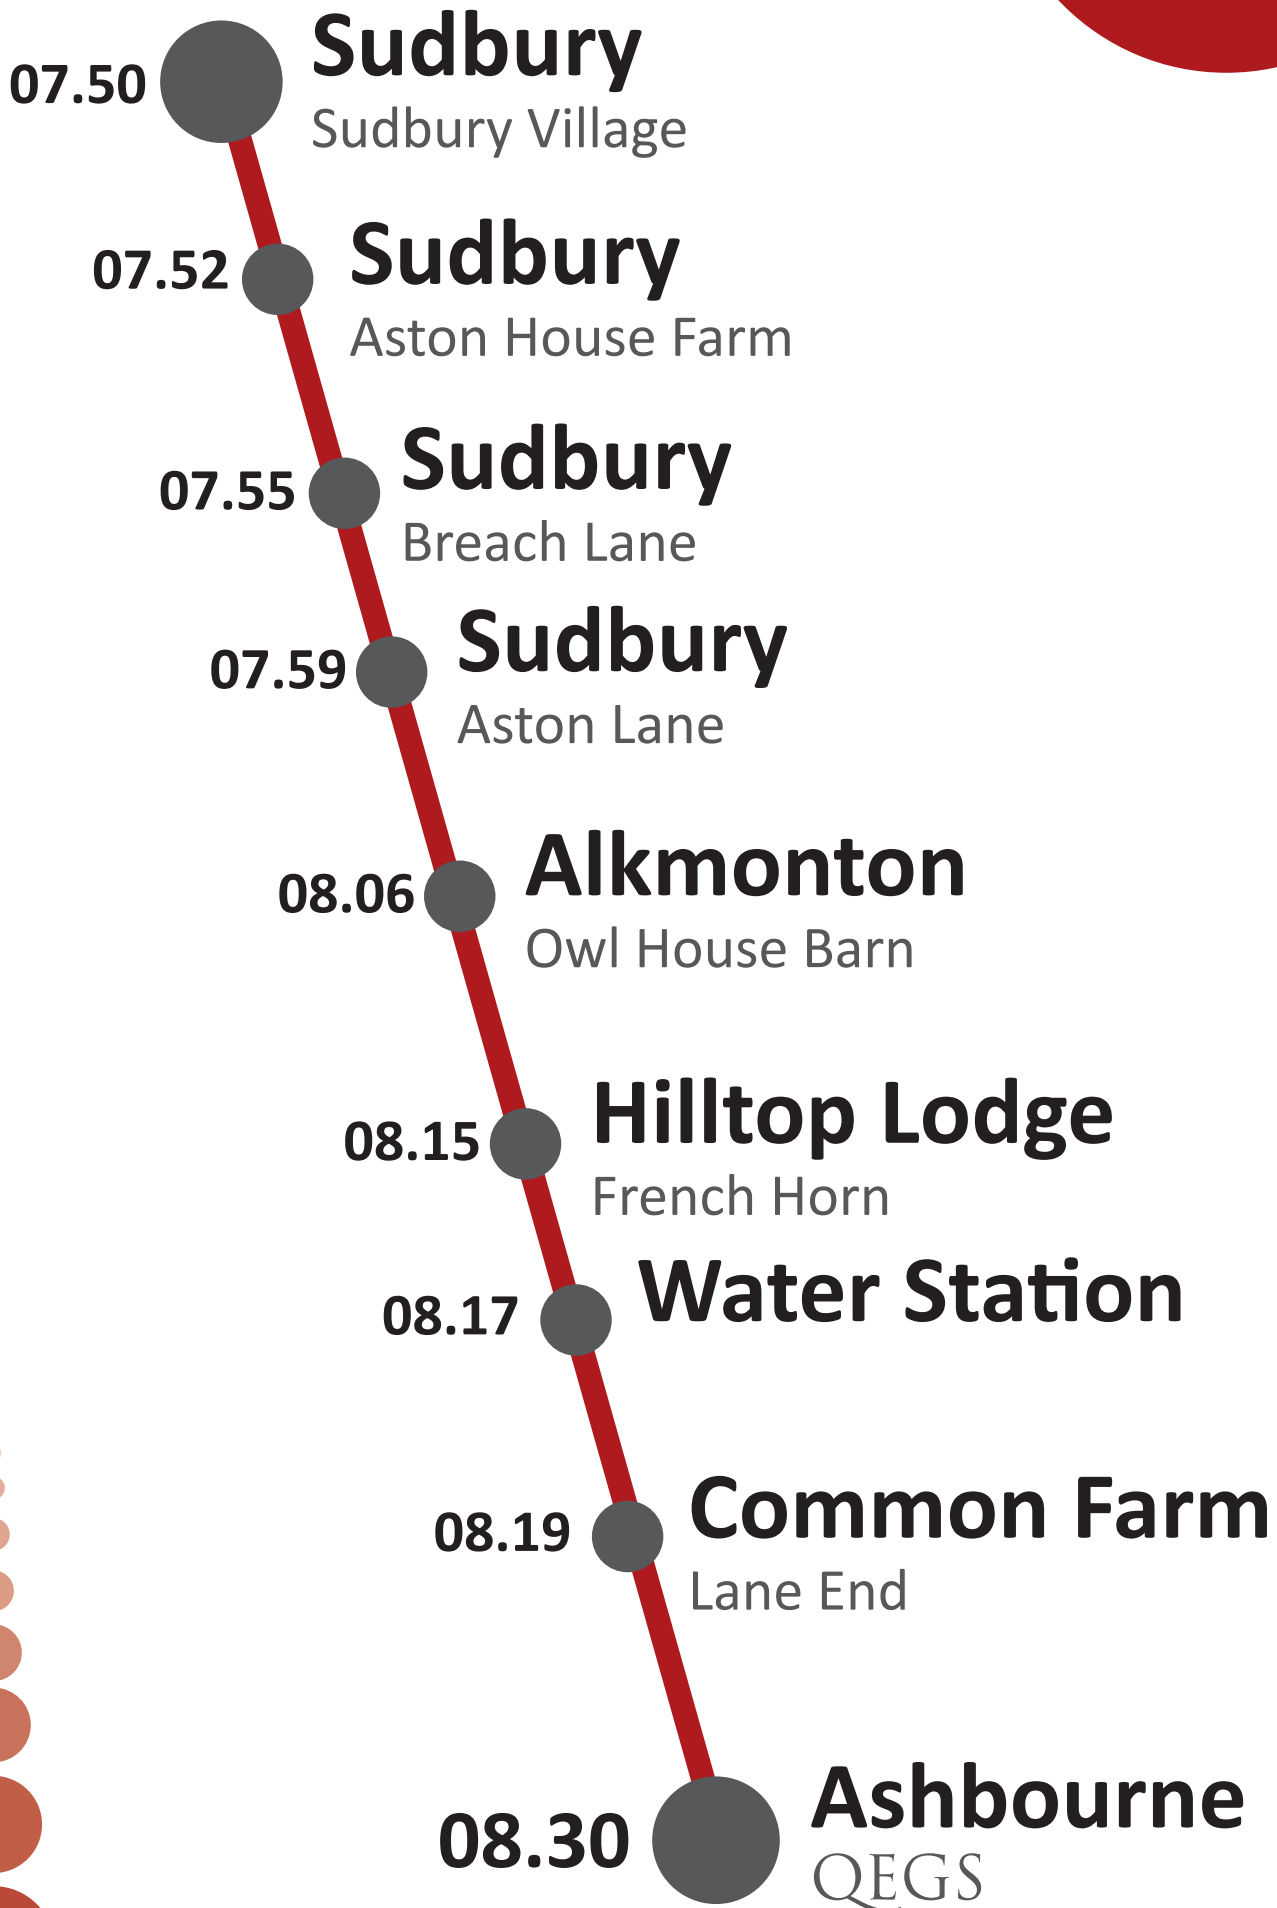

5

010

QEGS Bus Routes

6

013*

QEGS Bus Routes

7

* connects with service 62 and a taxi service