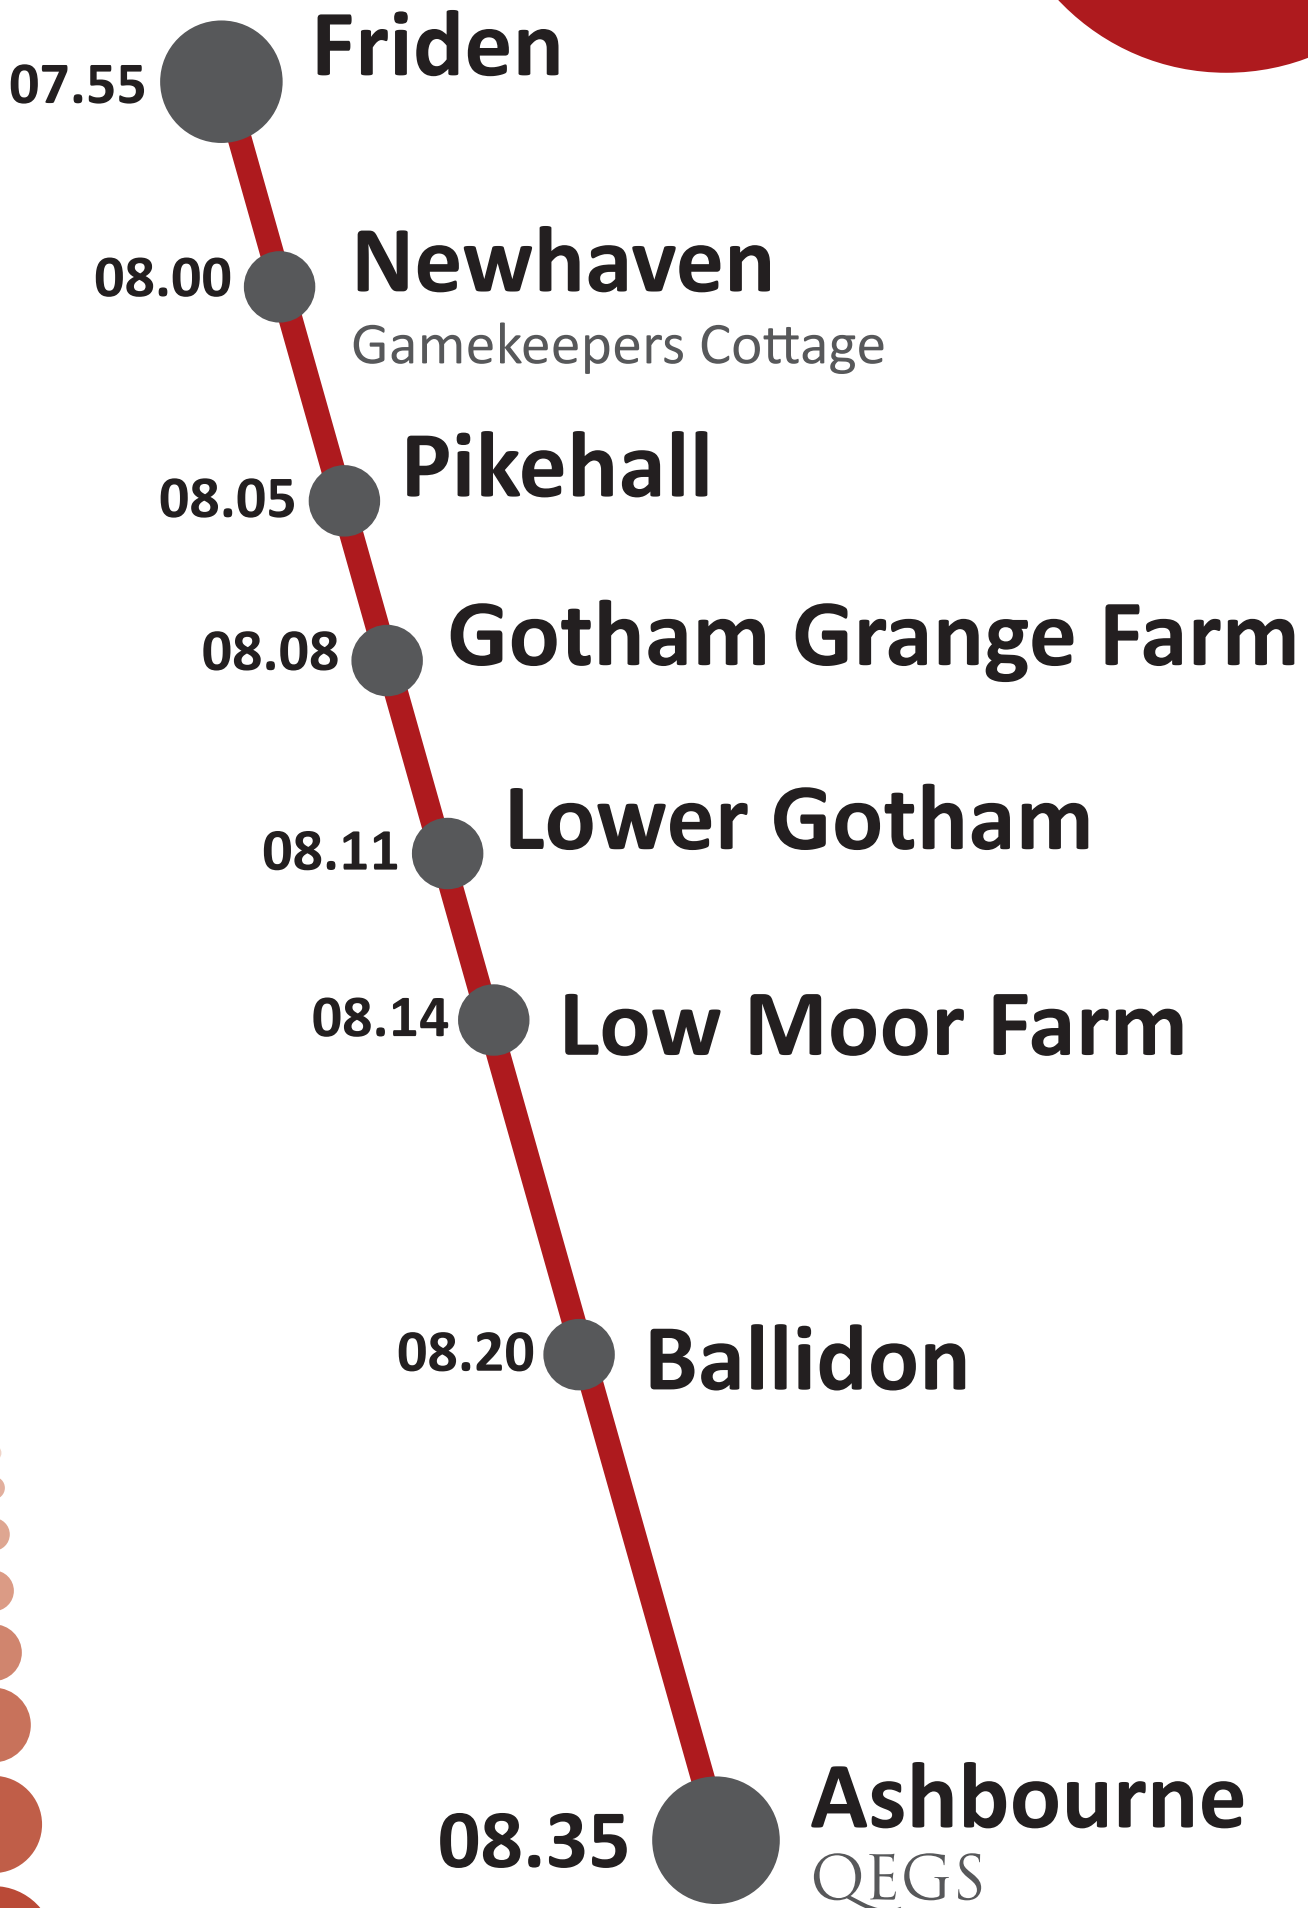

5

010

QEGS Bus Routes

6

013*

QEGS Bus Routes

* connects with service 62 and a taxi service

018

QEGS Bus Routes

08.00 **Sudbury**
Vernon's Oak Lane

08.05 **Somersal Herbert**
Somersal Herbert Village

08.08 **Somersal Herbert**
Hill Somersal

08.20 **Hales Green**

08.35 **Ashbourne**
QEGS

8

024

QEGS Bus Routes

08.27 **Kniveton**
Kniveton Red Lion

08.28 **Kniveton**
Kniveton Wood Lane

08.29 **Kniveton**
Kingshead Lane

08.32 **Ashbourne**
QEGS

062

QEGS Bus Routes

08.05 **Alsop-en-le-Dale**