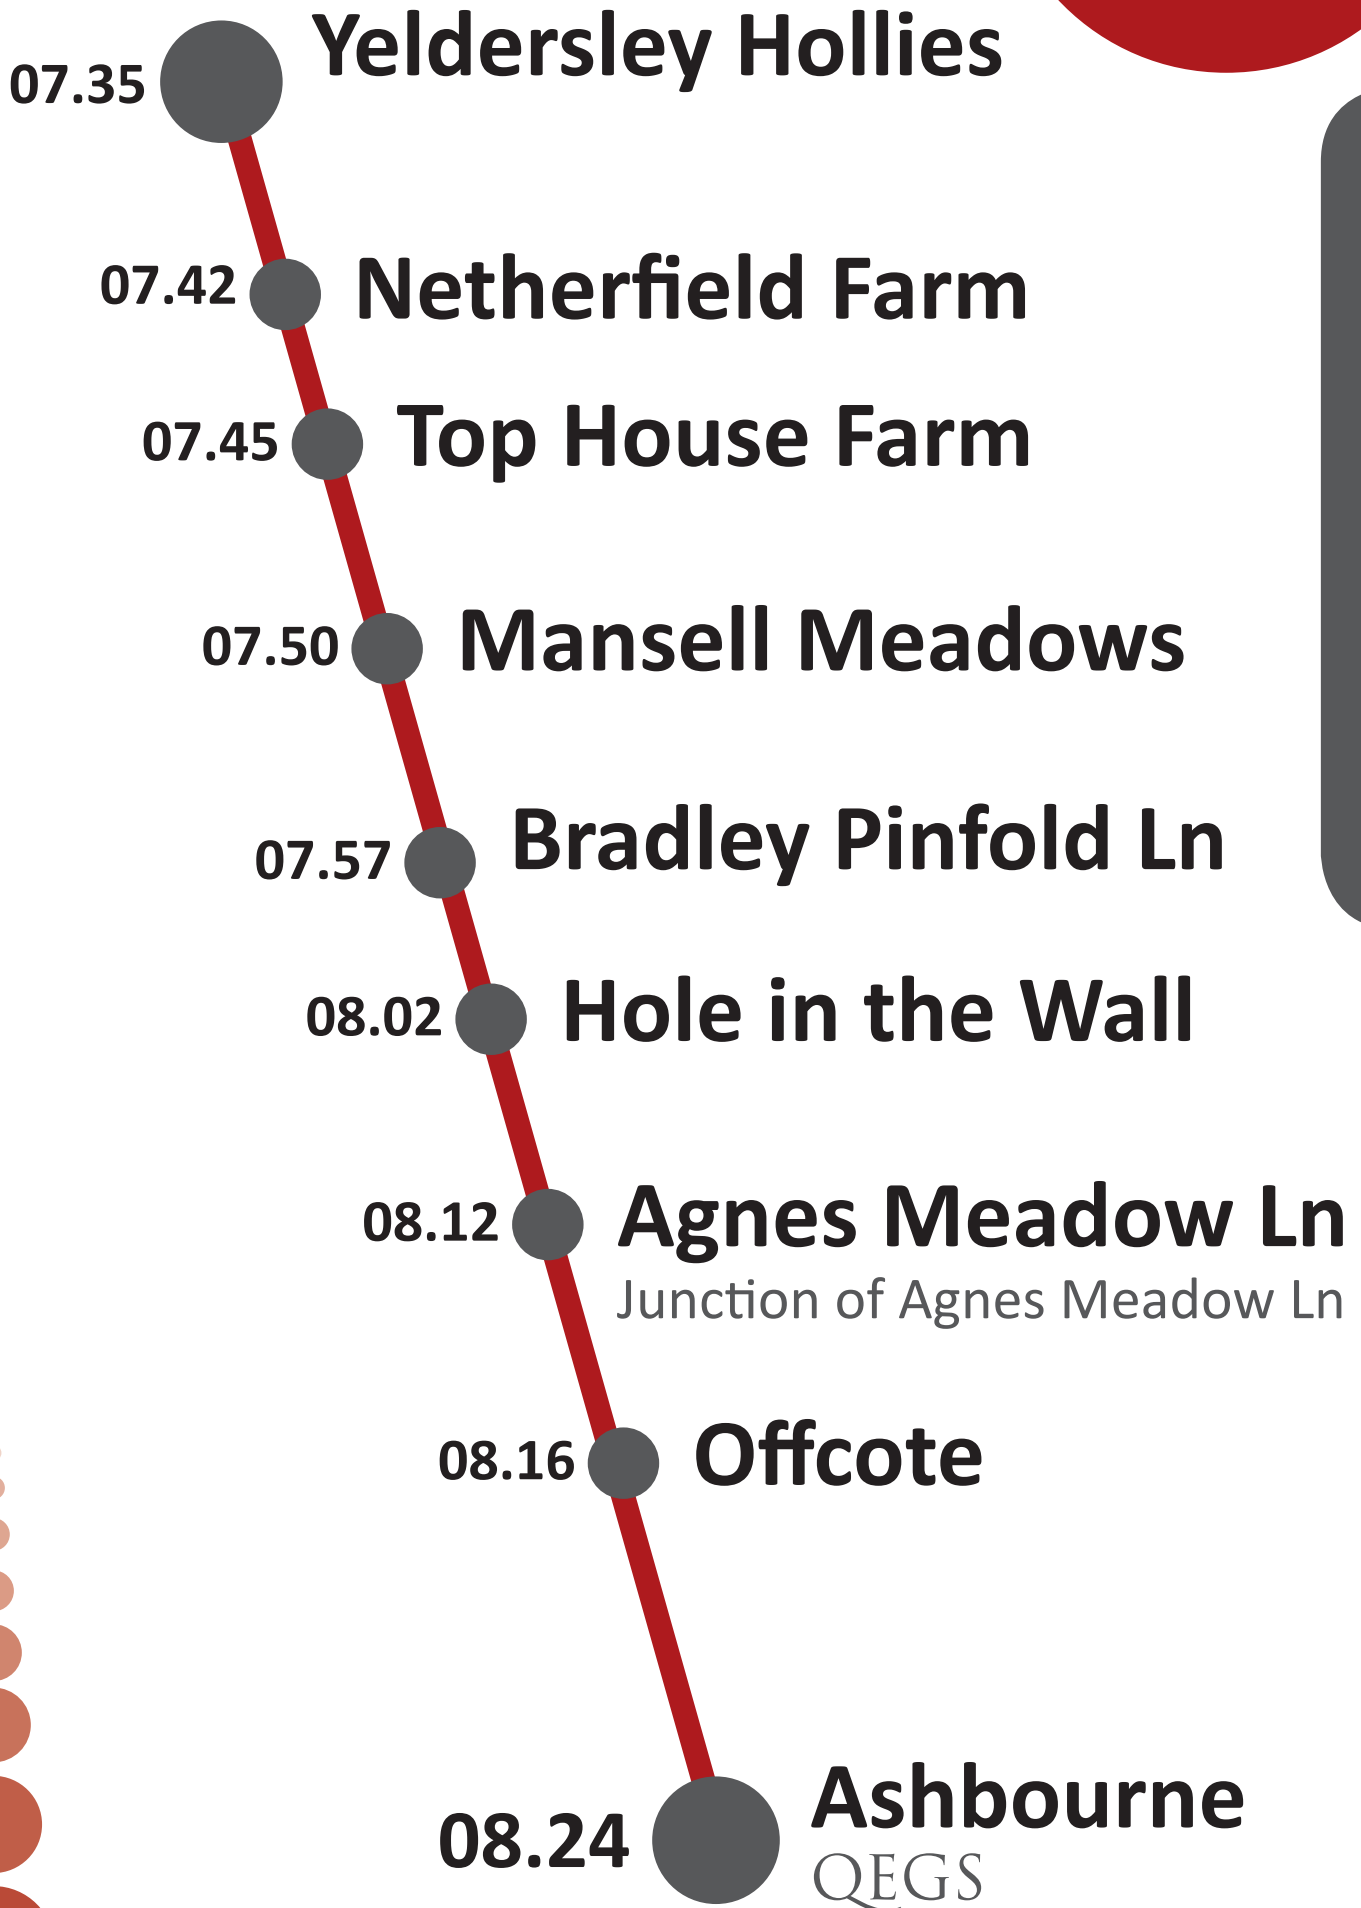

QEGS Bus Routes

08.27 **Kniveton**
Kniveton Red Lion

08.28 **Kniveton**
Kniveton Wood Lane

08.29 **Kniveton**
Kingshead Lane

08.32 **Ashbourne**
QEGS

062

QEGS Bus Routes

08.05 **Alsop-en-le-Dale**

08.28 **Alsop Moor**
A515 Lay by

This part of the journey connects with service 013

08.35 **Ashbourne**
QEGS

11

098

QEGS Bus Routes

12

103

QEGS Bus Routes

08.00 **Kirk Ireton**
Kirk Ireton School

08.07 **Bradley**
Bradley Nook

08.20 **Ashbourne**
Ashbourne Bus Station

08.25 **Ashbourne**
QEGS

14

111

08.08 **Carsington Water**
Carsington Water Visitor Centre

08.14 **Hognaston**
Four Lane Ends

08.18 **Hognaston**
Hognaston Church

08.24 **Kniveton**
Kniveton Smithy

08.30 **Ashbourne**
QEGS

QEGS Bus Routes

15

411

QEGS Bus Routes