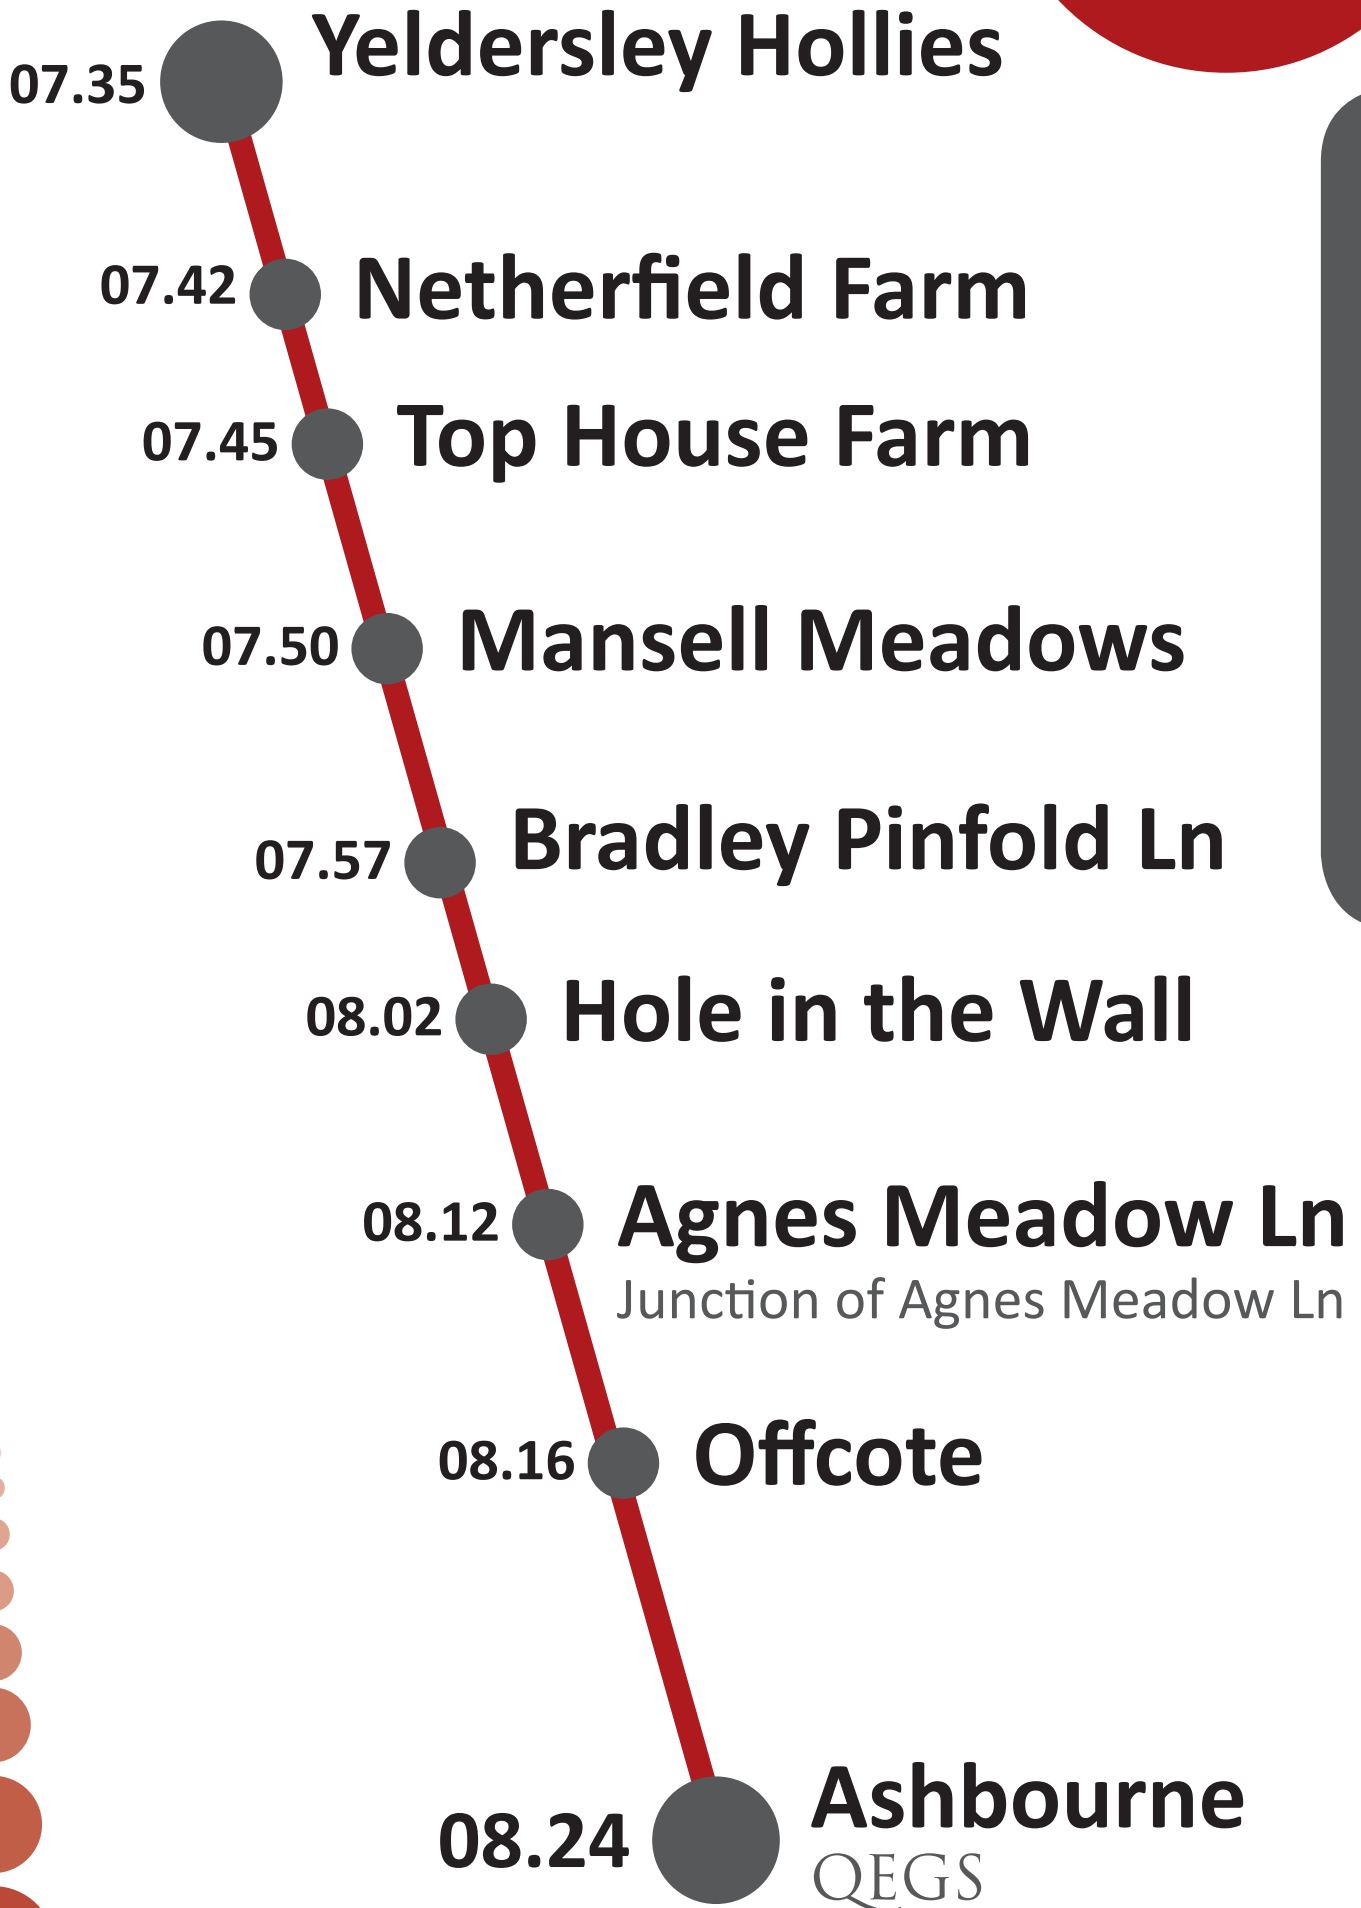

024

QEGS Bus Routes

08.27 **Kniveton**
Kniveton Red Lion

08.28 **Kniveton**
Kniveton Wood Lane

08.29 **Kniveton**
Kingshead Lane

08.32 **Ashbourne**
QEGS

062

QEGS Bus Routes

08.05 **Alsop-en-le-Dale**

08.28 **Alsop Moor**
A515 Lay by

This part of the journey connects with service 013

08.35 **Ashbourne**
QEGS

11

098

QEGS Bus Routes

12

103

QEGS Bus Routes

08.00 **Kirk Ireton**
Kirk Ireton School

08.07 **Bradley**
Bradley Nook

08.20 **Ashbourne**
Ashbourne Bus Station

08.25 **Ashbourne**
QEGS

14

111

08.08 **Carsington Water**
Carsington Water Visitor Centre

08.14 **Hognaston**
Four Lane Ends

08.18 **Hognaston**
Hognaston Church

08.24 **Kniveton**
Kniveton Smithy

08.30 **Ashbourne**
QEGS

QEGS Bus Routes