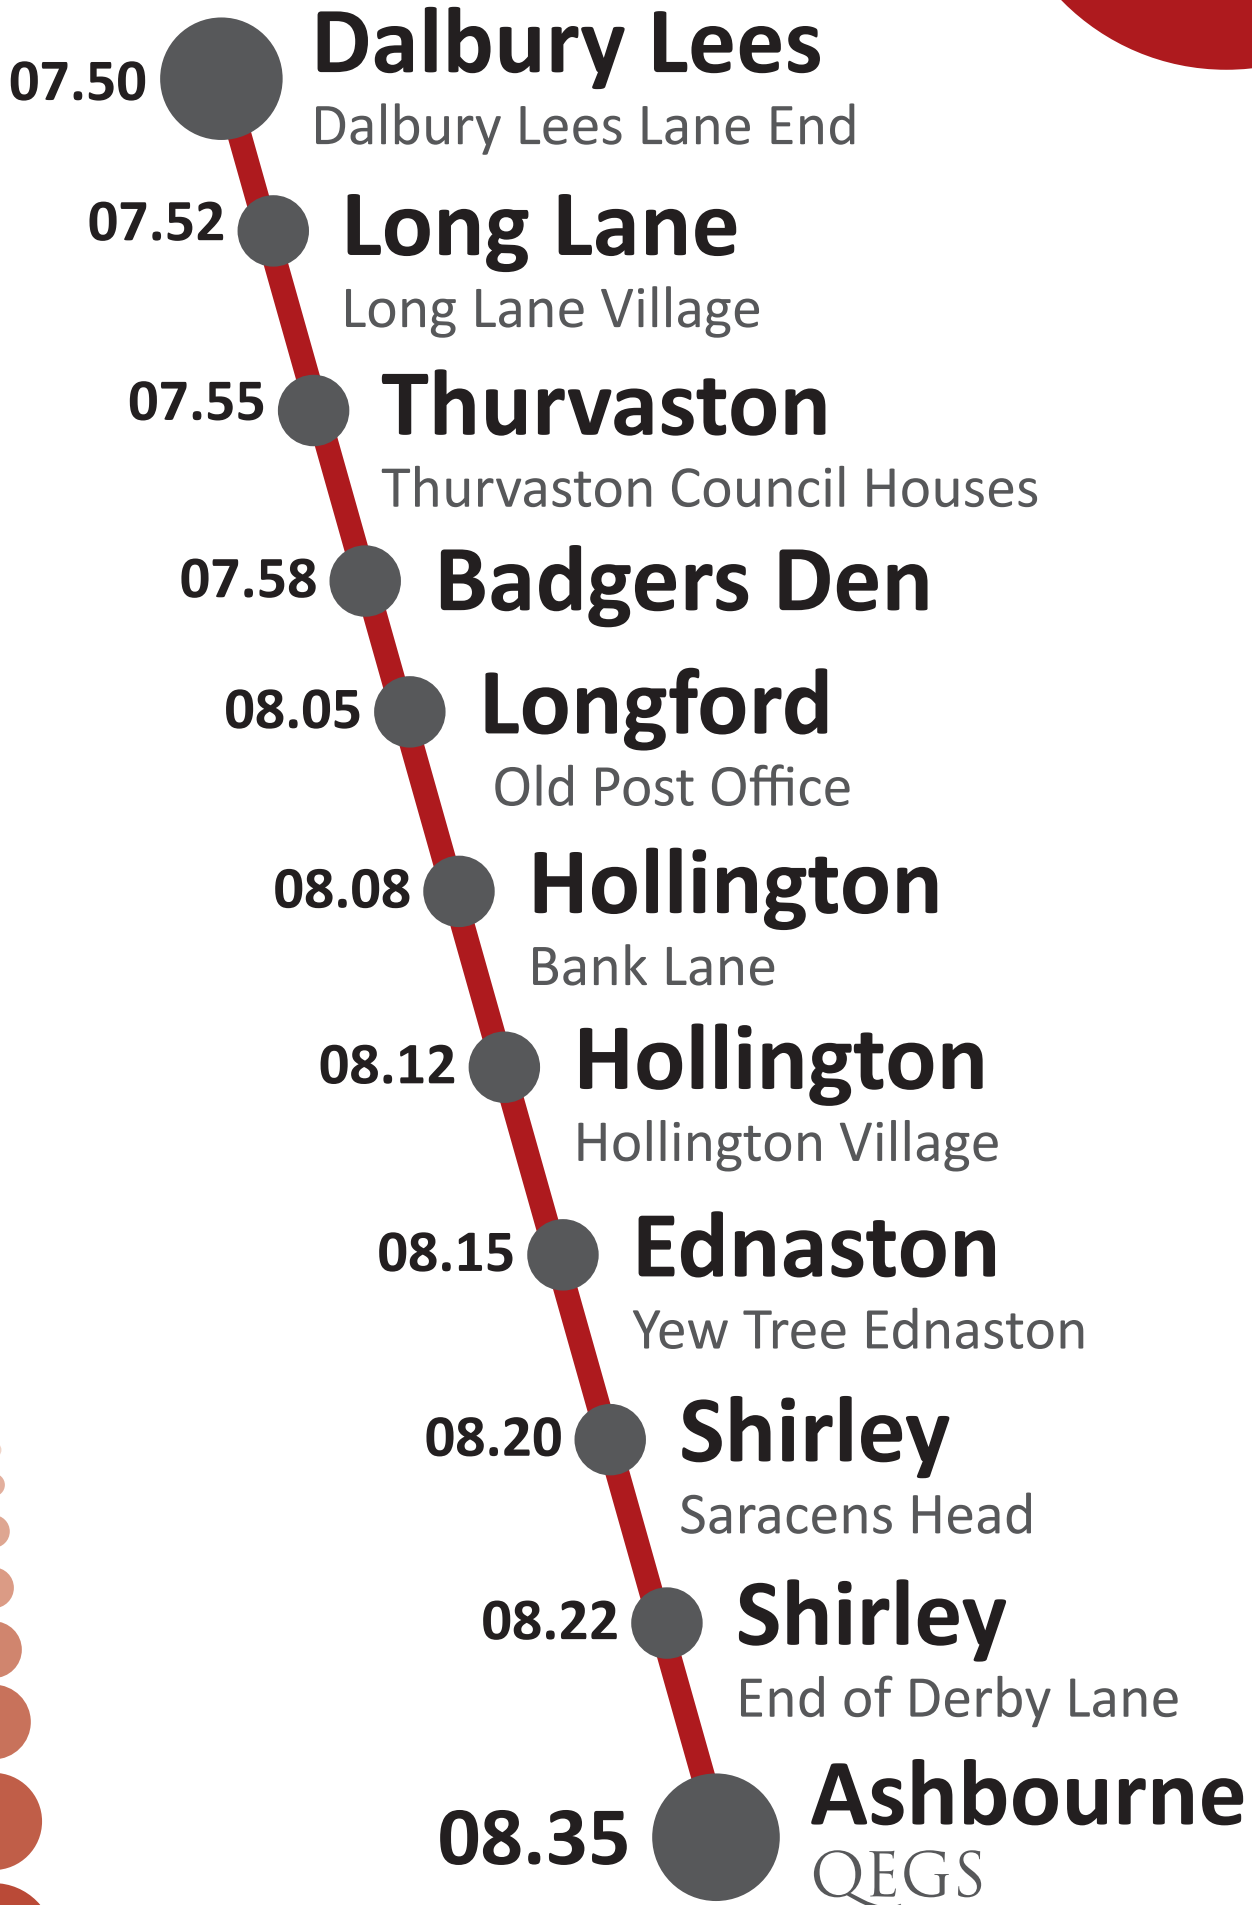

735

QEGS Bus Routes