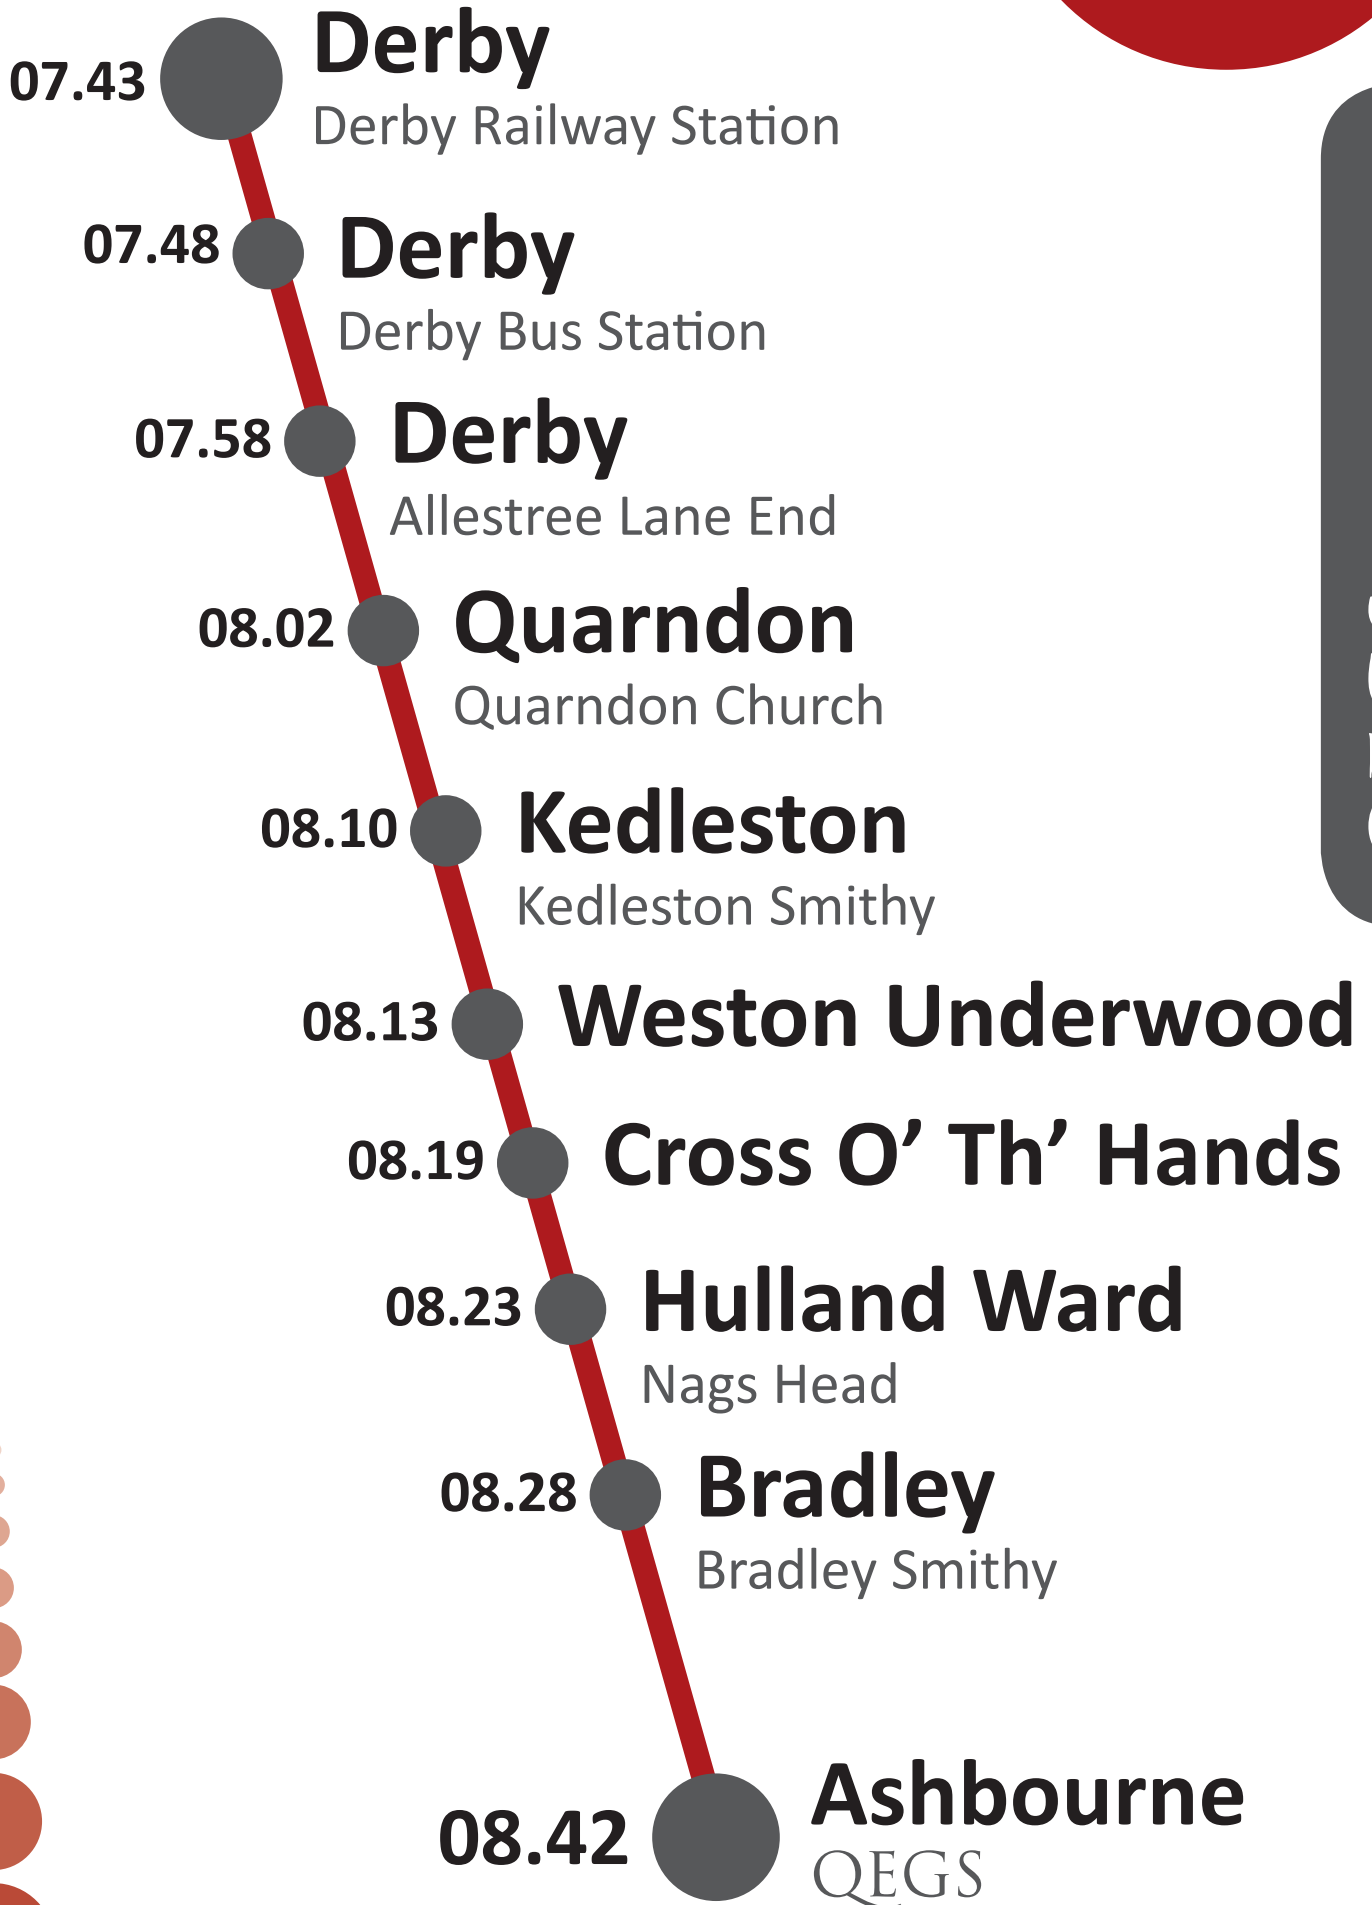

08.28 **Alsop Moor**
A515 Lay by

This part of the journey connects with service 013

08.35 **Ashbourne**
QEGS

11

098

QEGS Bus Routes

12

103

08.14 **Hognaston**
Four Lane Ends

08.18 **Hognaston**
Hognaston Church

08.24 **Kniveton**
Kniveton Smithy

08.30 **Ashbourne**
QEGS

QEGS Bus Routes

15

411

QEGS Bus Routes