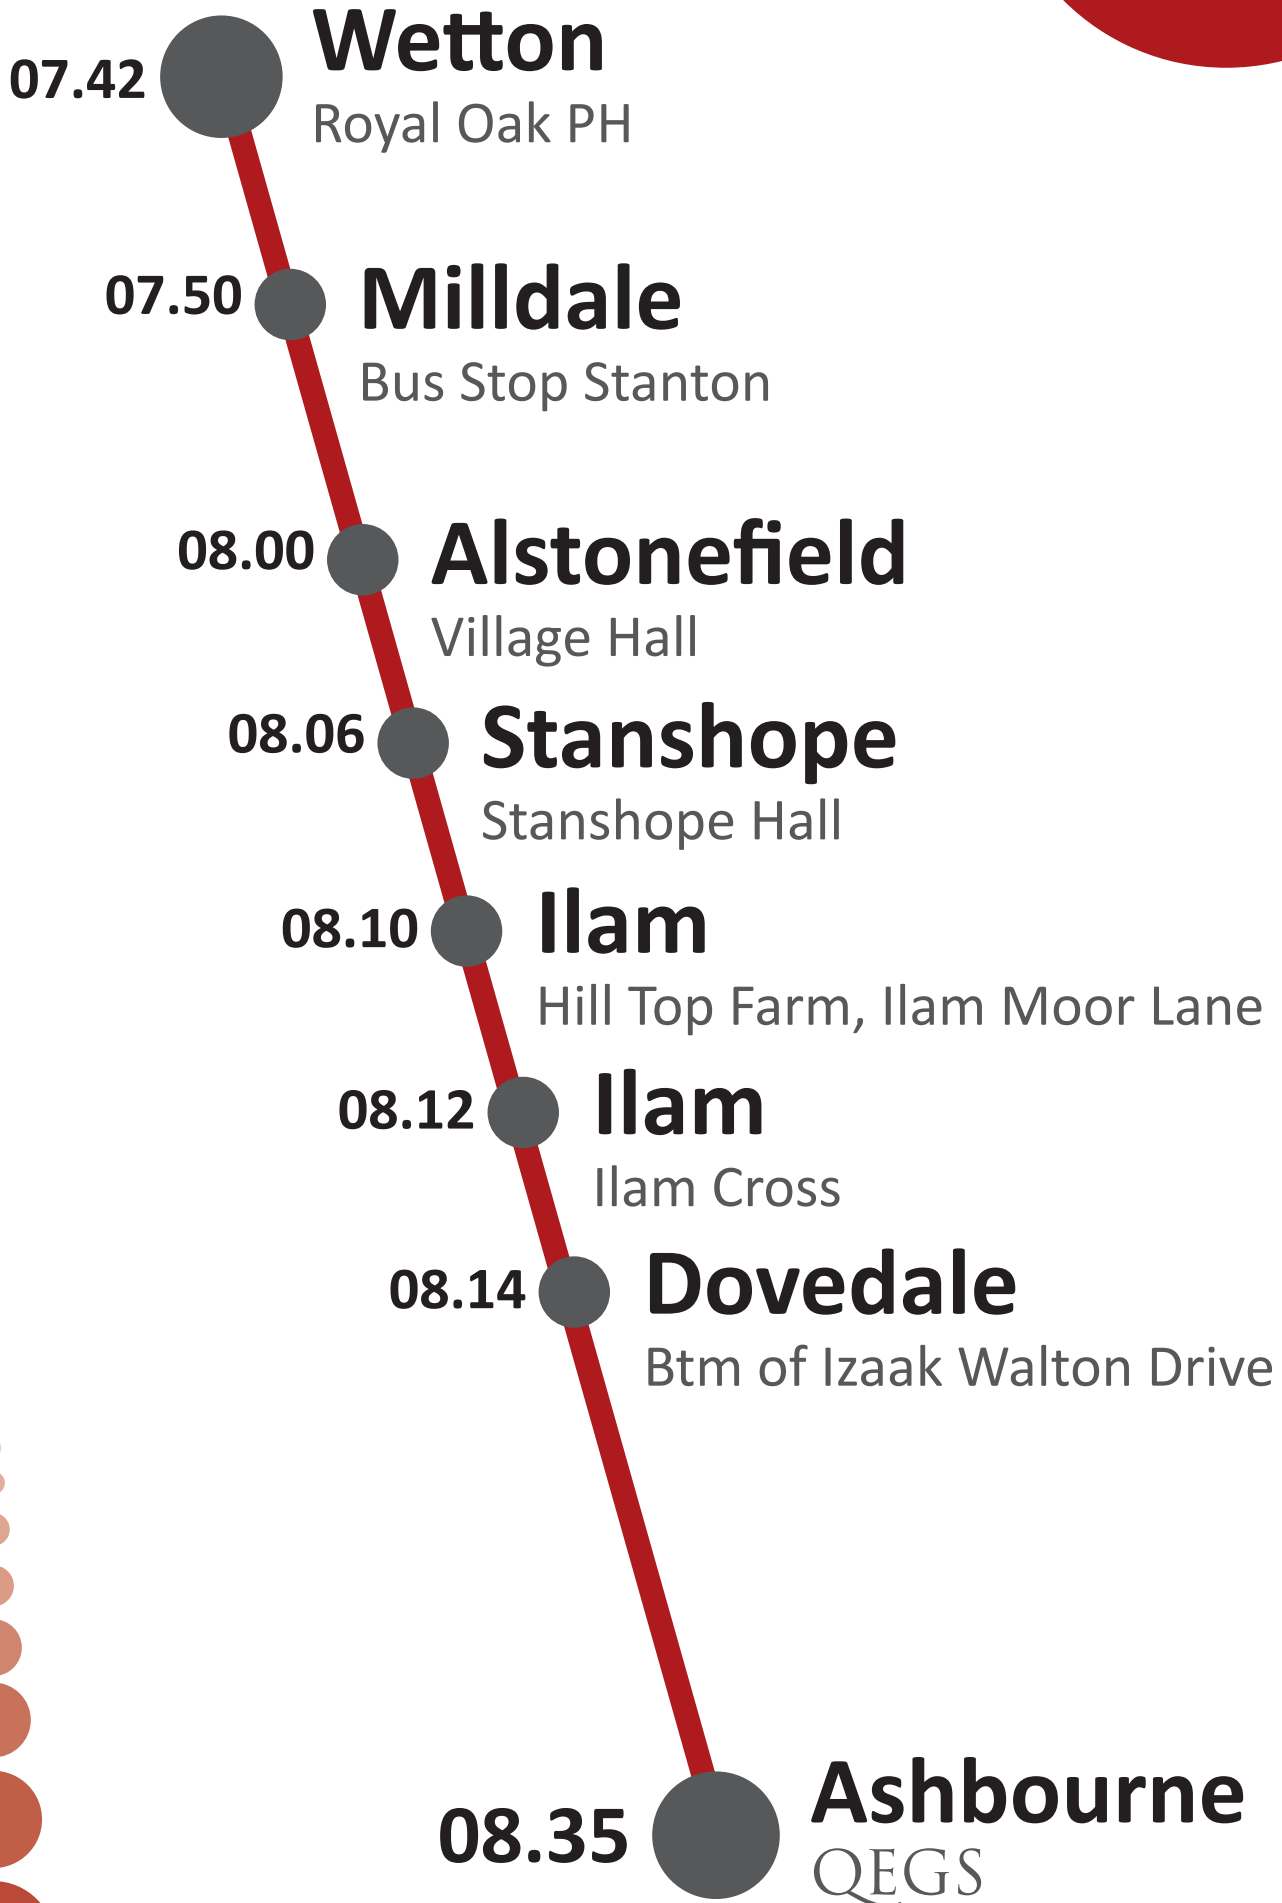

024

QEGS Bus Routes

08.27 **Kniveton**
Kniveton Red Lion

08.28 **Kniveton**
Kniveton Wood Lane

08.29 **Kniveton**
Kingshead Lane

08.32 **Ashbourne**
QEGS

062

QEGS Bus Routes

08.08 **Carsington Water**
Carsington Water Visitor Centre

08.14 **Hognaston**
Four Lane Ends

08.18 **Hognaston**
Hognaston Church

08.24 **Kniveton**
Kniveton Smithy

08.30 **Ashbourne**
QEGS

QEGS Bus Routes

17

443

QEGS Bus Routes

18

735

QEGS Bus Routes

356

QEGS Bus Routes

357

QEGS Bus Routes

Utt

QEGS Bus Routes

07.55 **Uttoxeter**
Dovefields Retail Park

08.05 **Rocester**
Petrol Station

08.15 **Denstone**
Village shop

08.20 **Ellastone**
opp. Pub