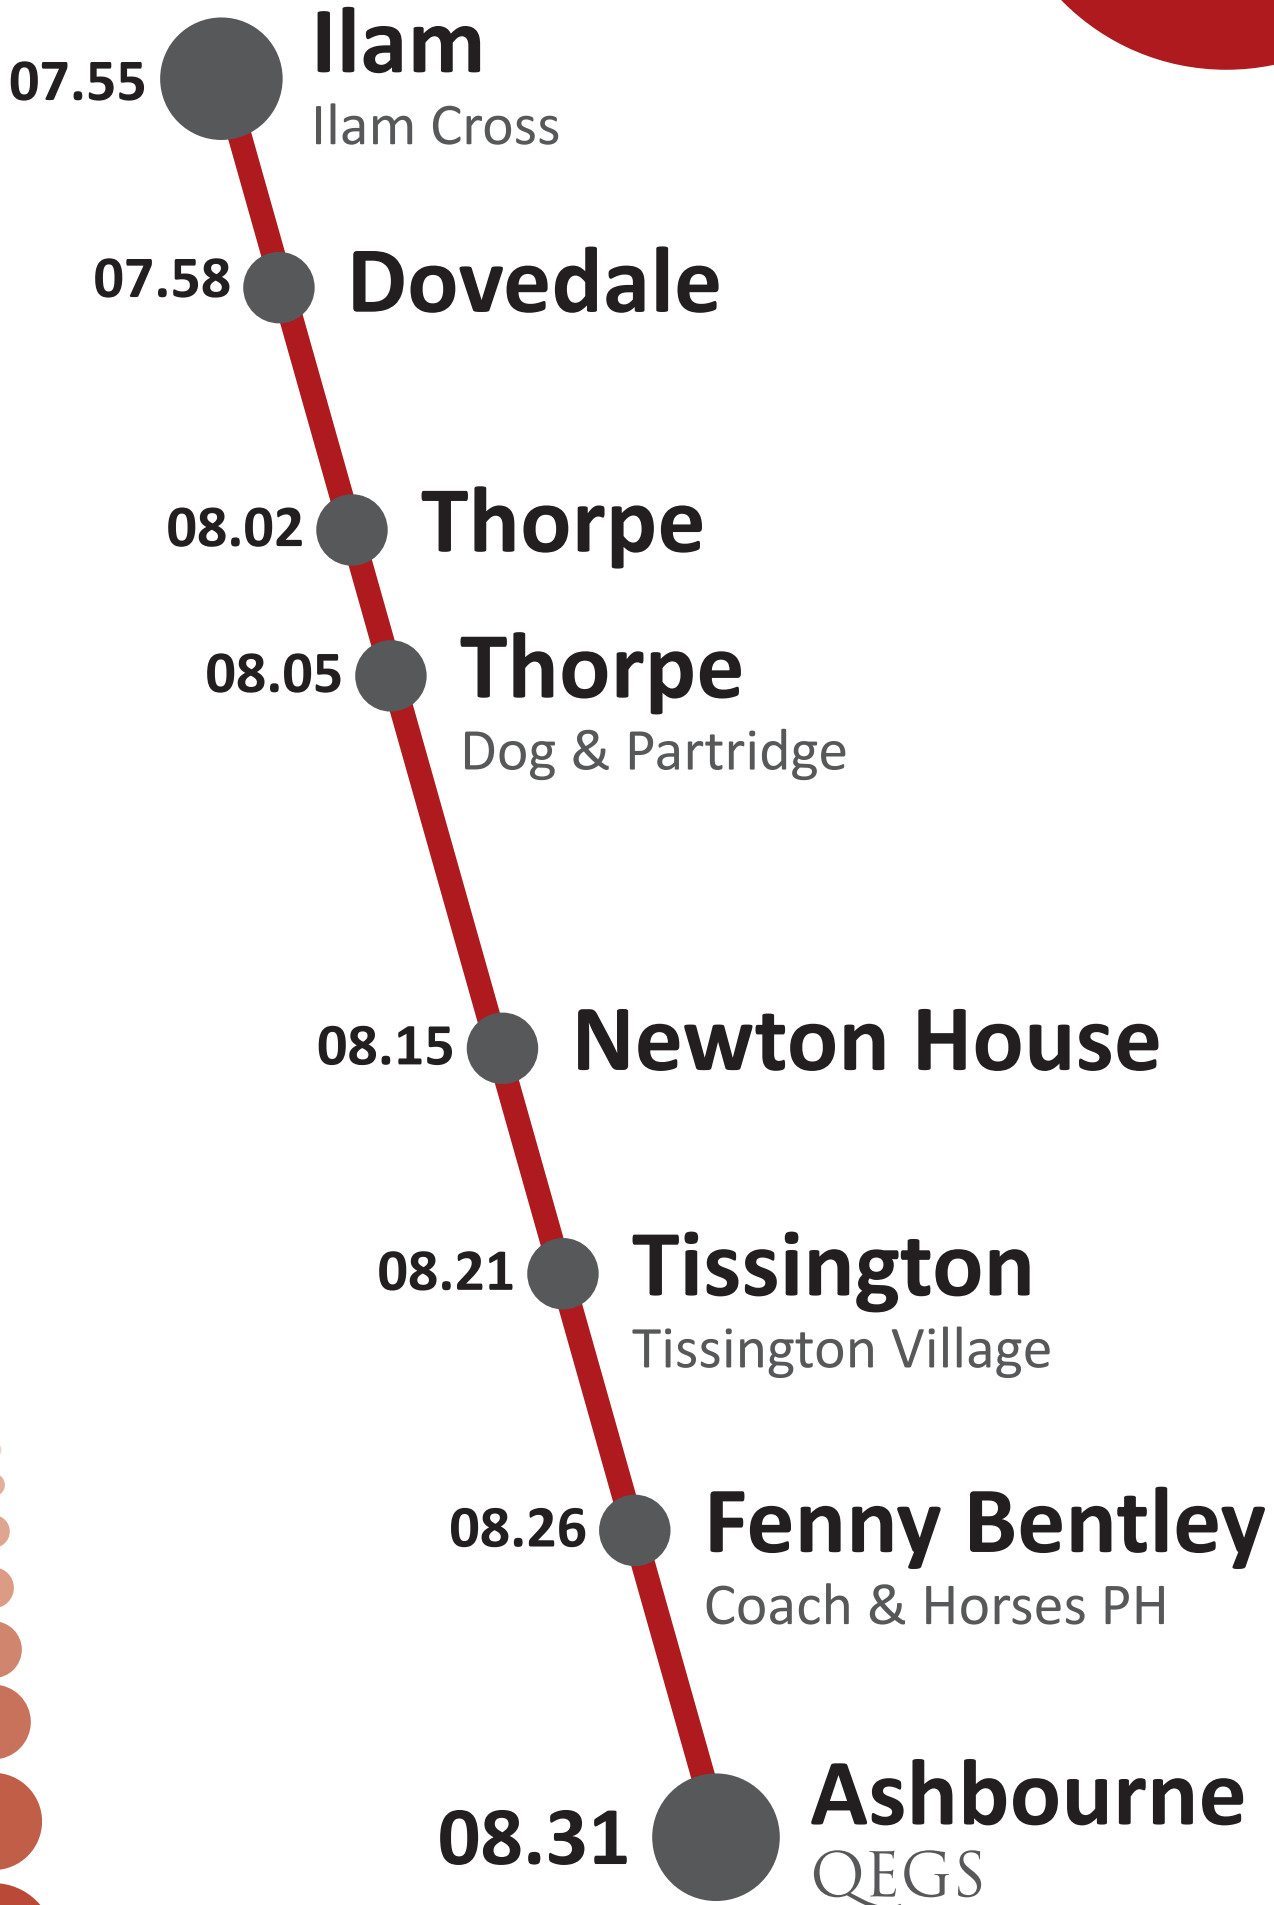

08.08 **Carsington Water**
Carsington Water Visitor Centre

08.14 **Hognaston**
Four Lane Ends

08.18 **Hognaston**
Hognaston Church

08.24 **Kniveton**
Kniveton Smithy

08.30 **Ashbourne**
QEGS

QEGS Bus Routes

15

411

QEGS Bus Routes

08.07 **Parwich**
Parwich Green

08.13 **Bradbourne**
Bradbourne Post Office

08.18 **Brassington**
Brassington Church

08.25 **Kniveton**
Kniveton School

08.30 **Ashbourne**
QEGS

17

443

QEGS Bus Routes

18

735

QEGS Bus Routes

356

QEGS Bus Routes

357

QEGS Bus Routes

Utt

QEGS Bus Routes

07.55 **Uttoxeter**
Dovefields Retail Park

08.05 **Rocester**
Petrol Station

08.15 **Denstone**
Village shop

08.20 **Ellastone**
opp. Pub