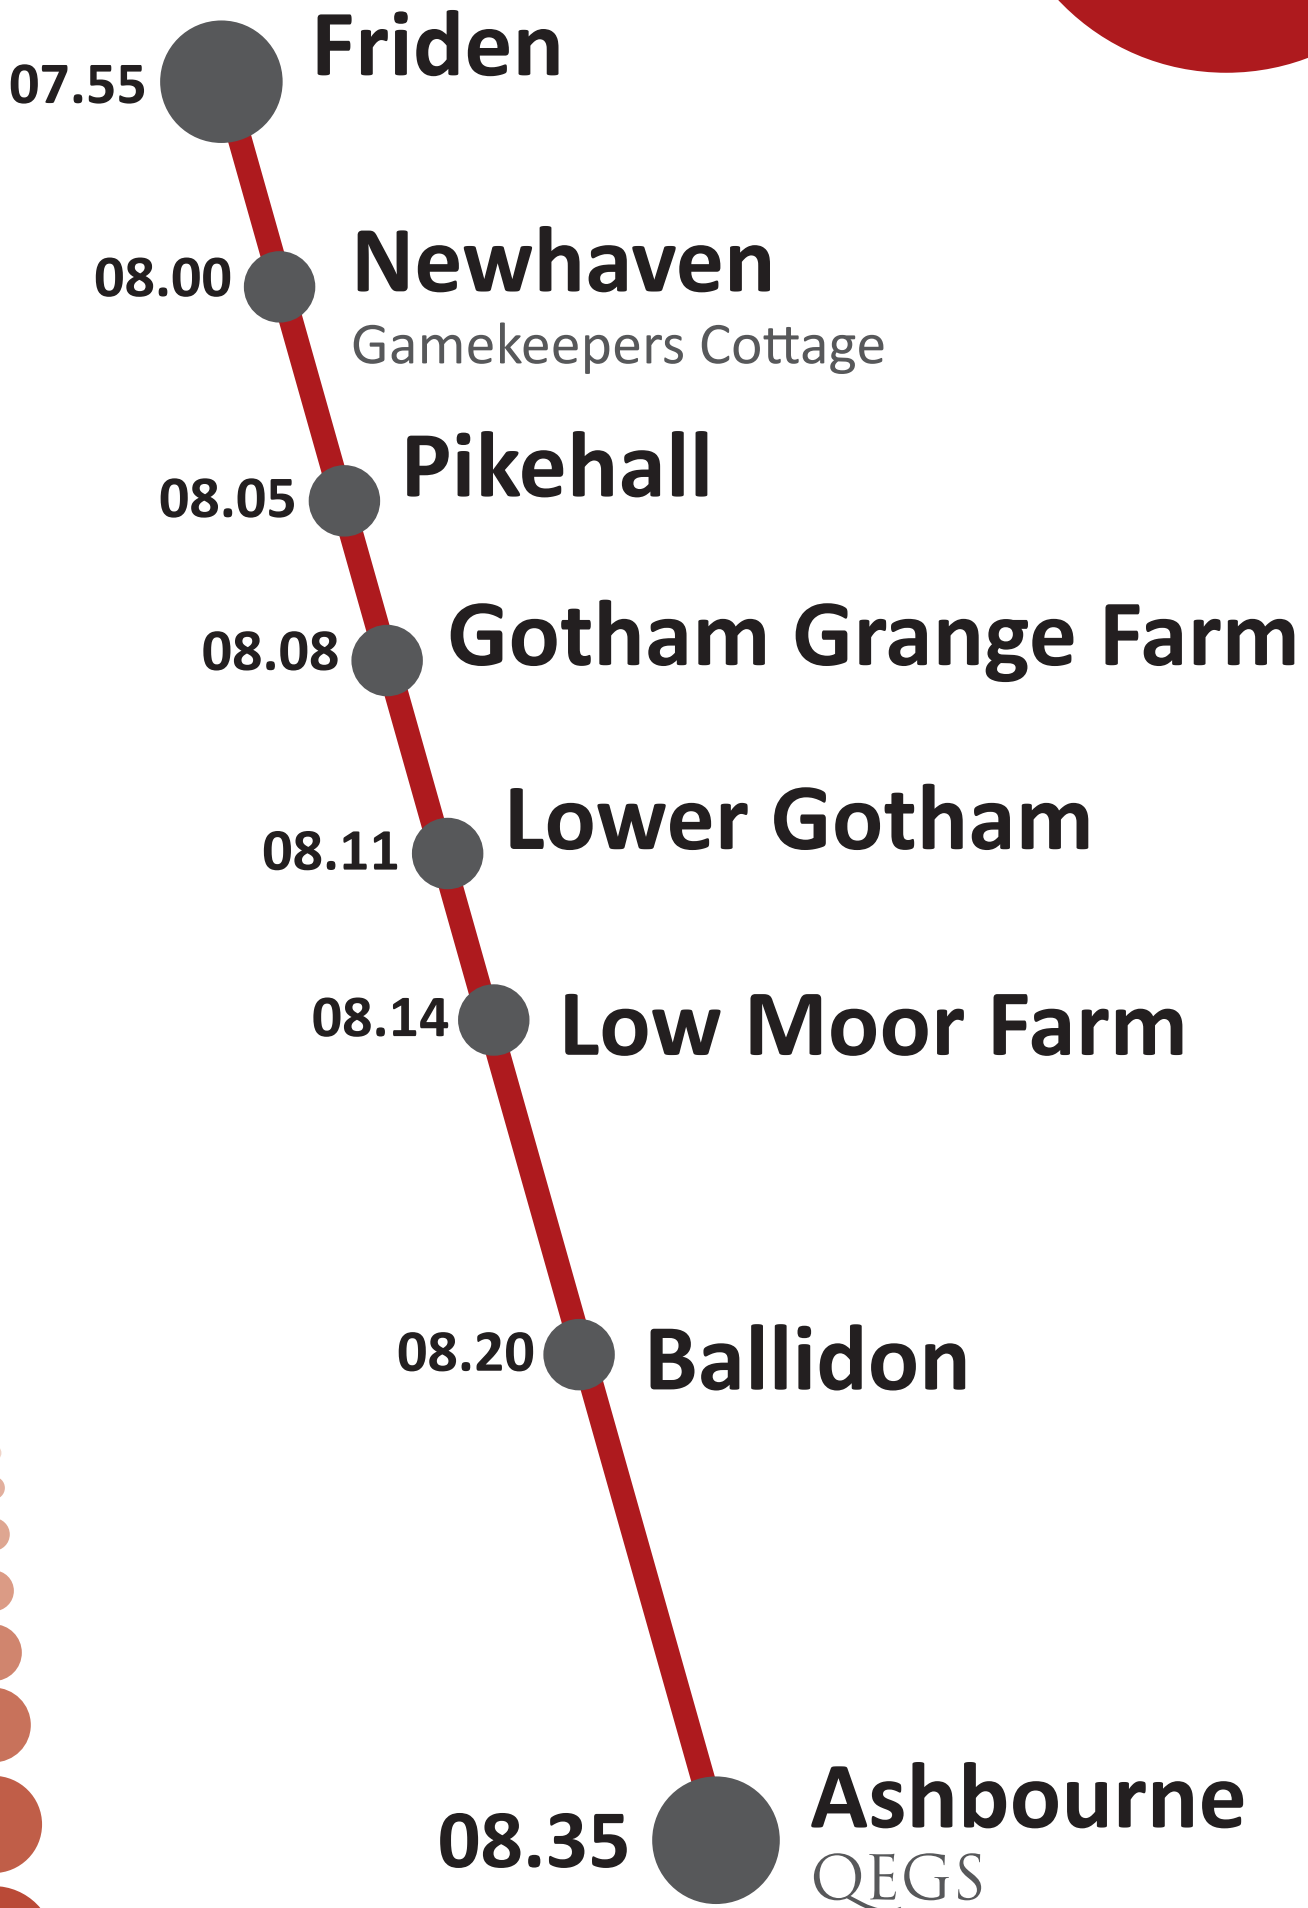

5

010

QEGS Bus Routes

6

013*

QEGS Bus Routes

7

* connects with service 62 and a taxi service

018

QEGS Bus Routes

08.00 **Sudbury**
Vernon's Oak Lane

08.05 **Somersal Herbert**
Somersal Herbert Village

08.08 **Somersal Herbert**
Hill Somersal

08.20 **Hales Green**

08.35 **Ashbourne**
QEGS

8

024

QEGS Bus Routes

08.27 **Kniveton**
Kniveton Red Lion

08.28 **Kniveton**
Kniveton Wood Lane

08.29 **Kniveton**
Kingshead Lane

08.32 **Ashbourne**
QEGS

062

QEGS Bus Routes

08.08 **Carsington Water**
Carsington Water Visitor Centre

08.14 **Hognaston**
Four Lane Ends

08.18 **Hognaston**
Hognaston Church

08.24 **Kniveton**
Kniveton Smithy

08.30 **Ashbourne**
QEGS

QEGS Bus Routes