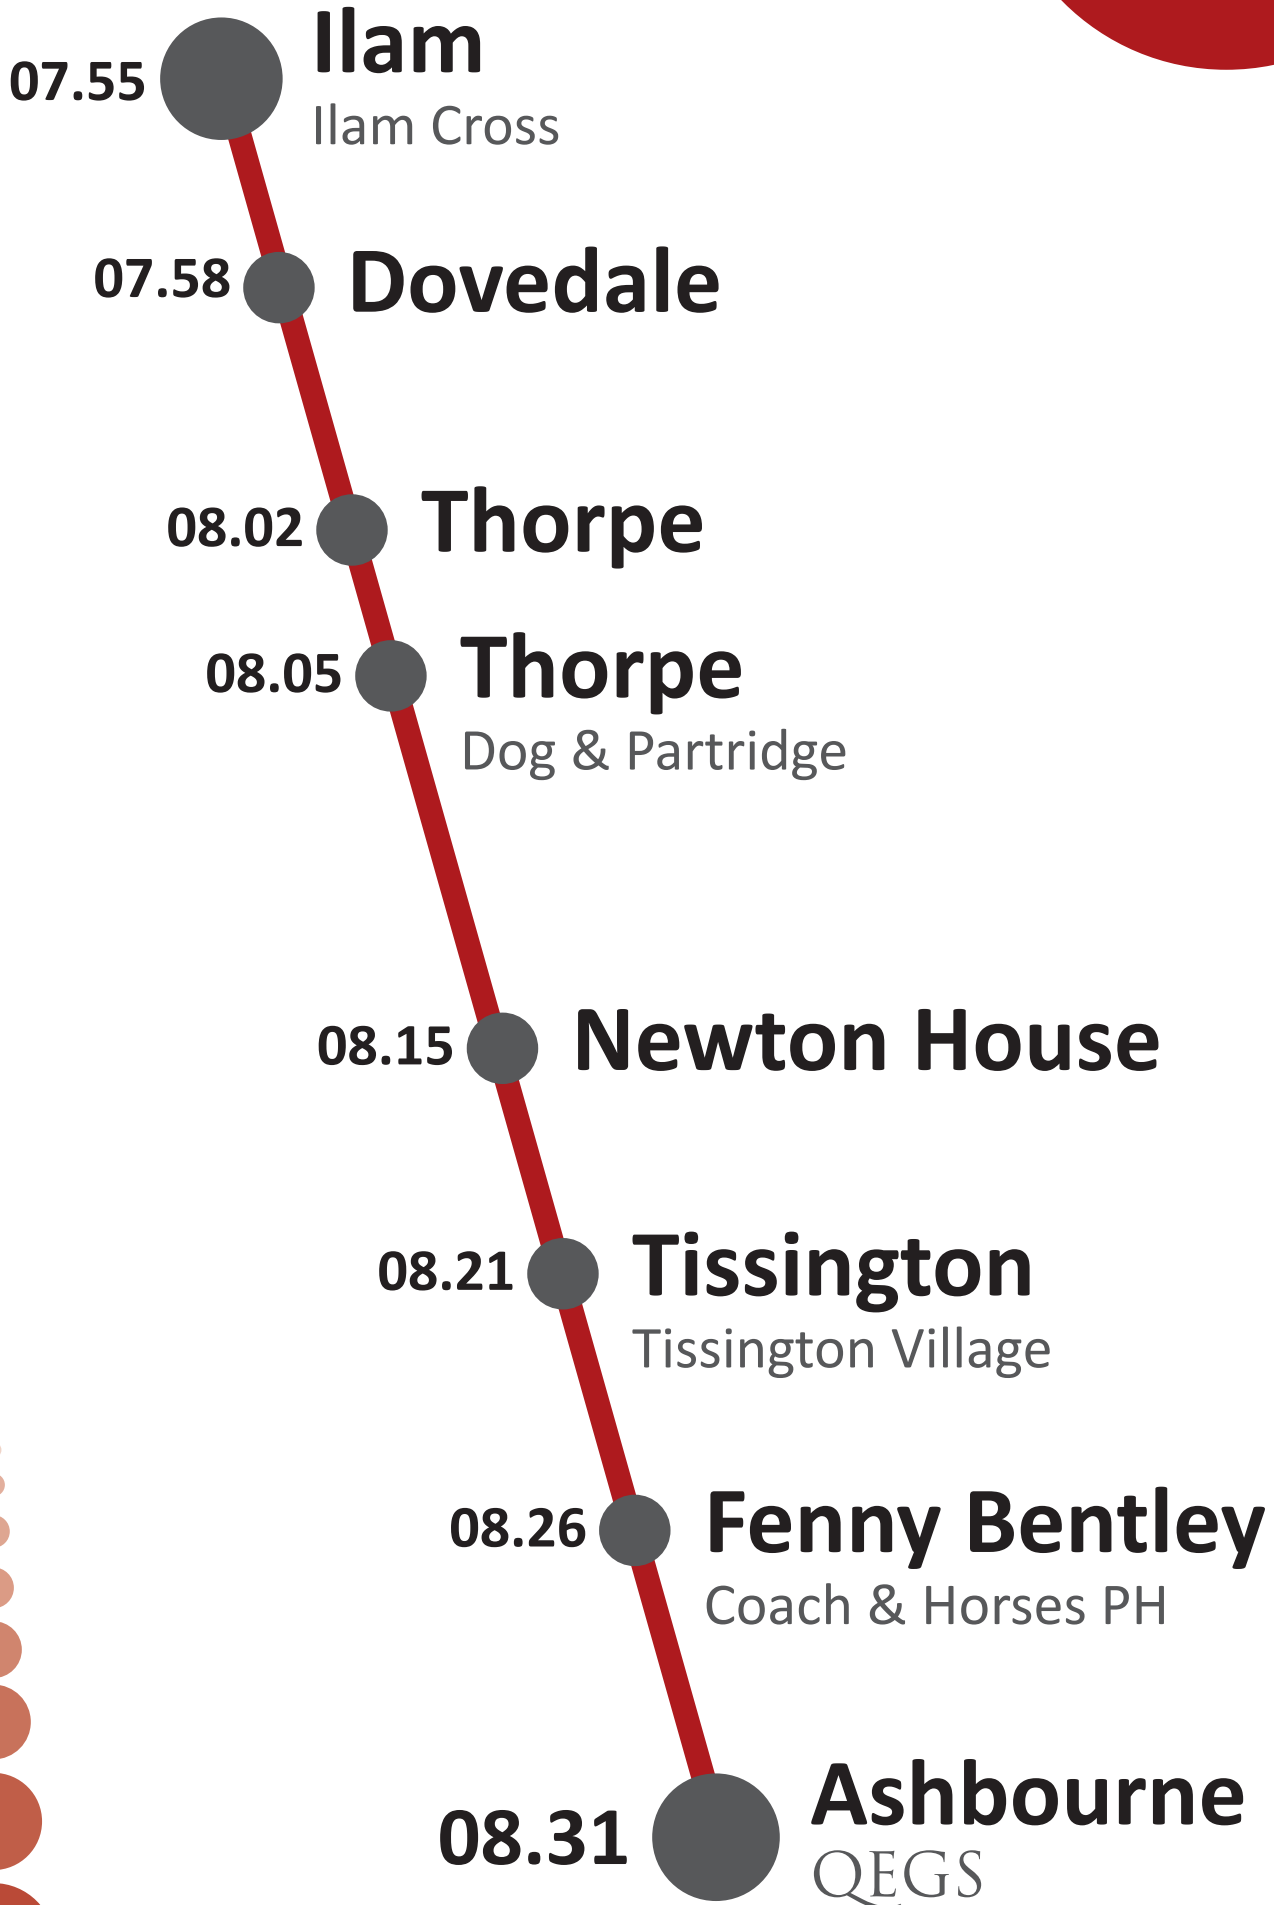

08.14 **Hognaston**
Four Lane Ends

08.18 **Hognaston**
Hognaston Church

08.24 **Kniveton**
Kniveton Smithy

08.30 **Ashbourne**
QEGS

QEGS Bus Routes

15

411

QEGS Bus Routes

08.07 **Parwich**
Parwich Green

08.13 **Bradbourne**
Bradbourne Post Office

08.18 **Brassington**
Brassington Church

08.25 **Kniveton**
Kniveton School

08.30 **Ashbourne**
QEGS

17

443

QEGS Bus Routes

18

735

QEGS Bus Routes

356

QEGS Bus Routes

357

QEGS Bus Routes

Utt

QEGS Bus Routes

07.55 **Uttoxeter**
Dovefields Retail Park

08.05 **Rocester**
Petrol Station

08.15 **Denstone**
Village shop

08.20 **Ellastone**
opp. Pub

08.30 **Mayfield**

08.40 **Ashbourne**
QEGS

23