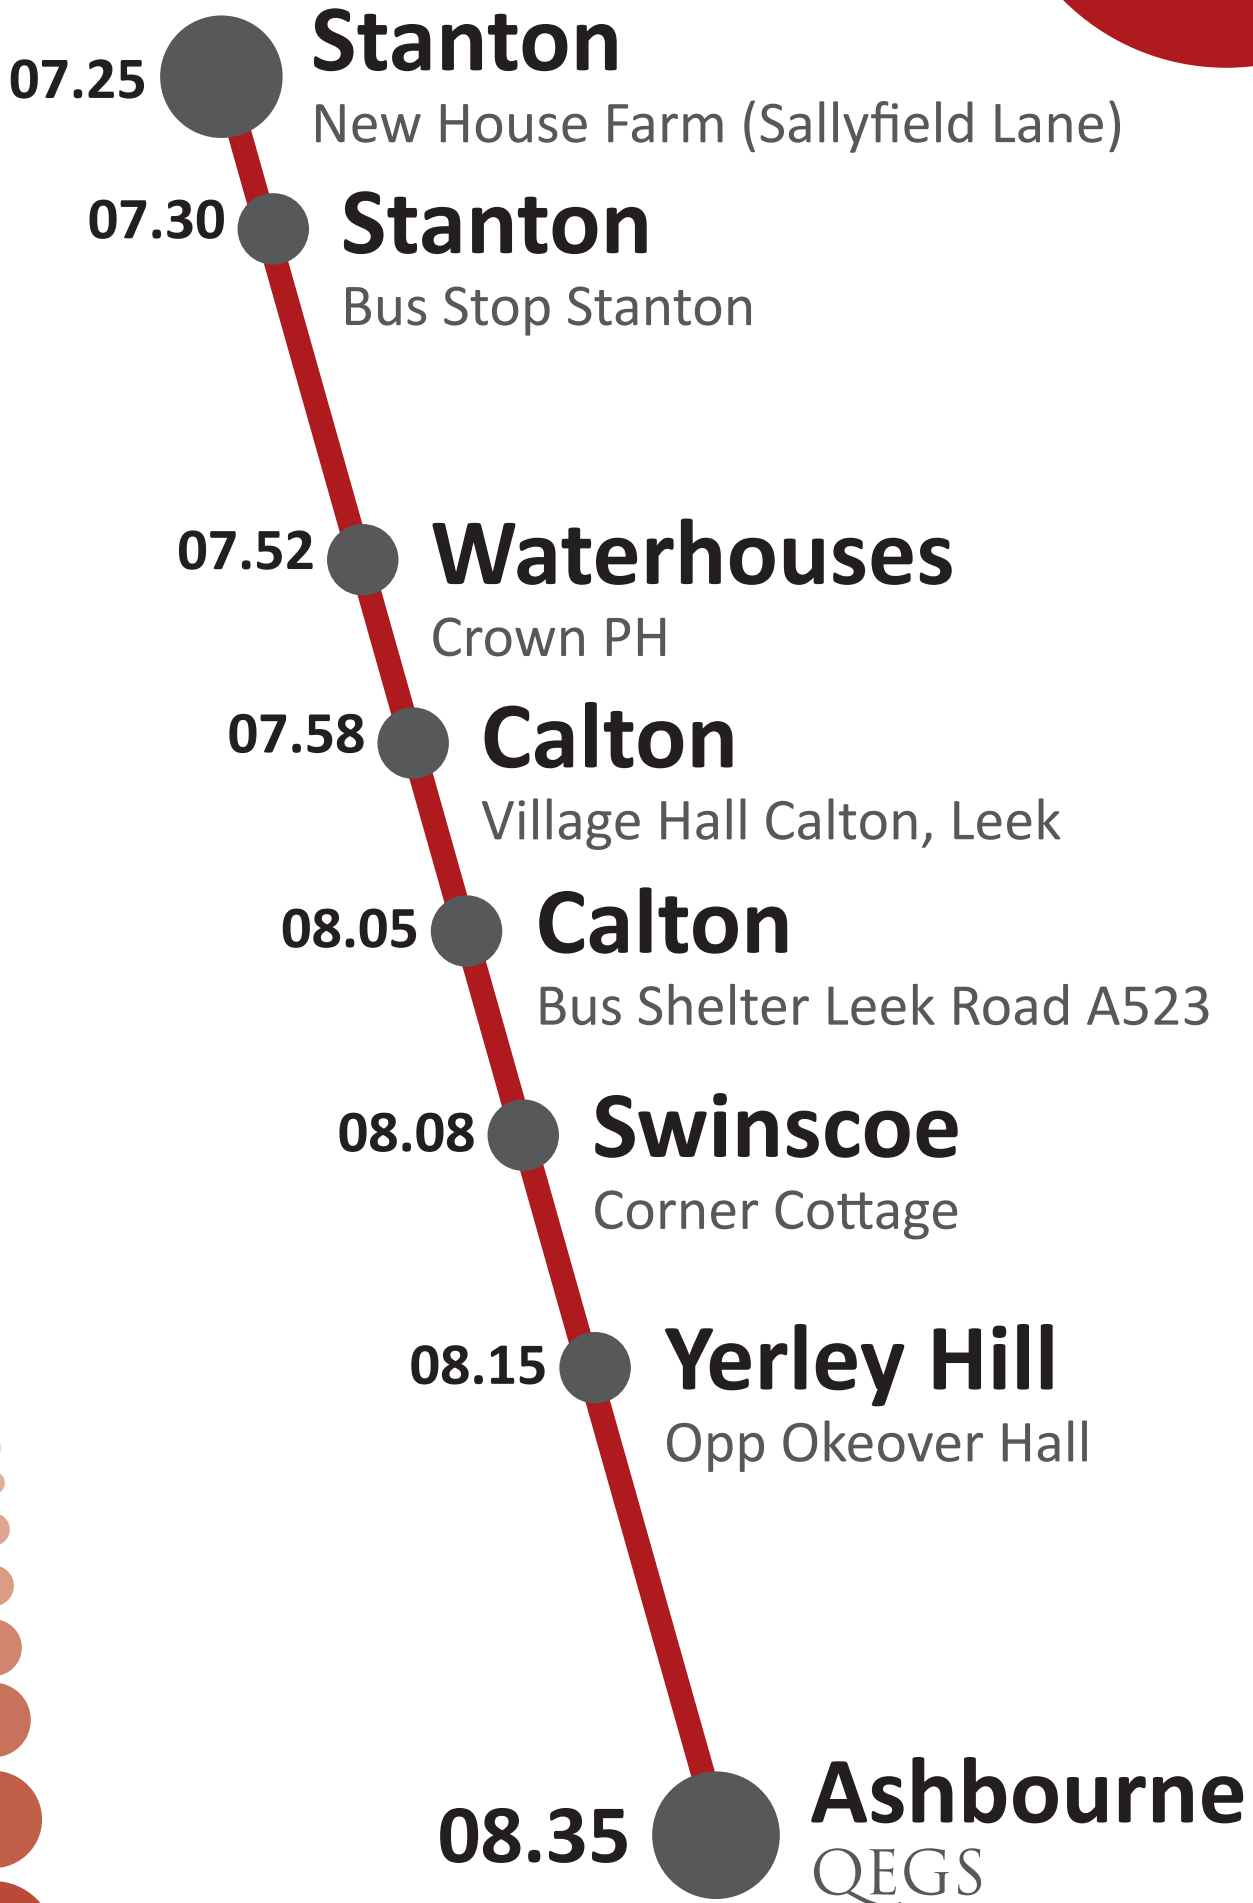

08.14 **Hognaston**
Four Lane Ends

08.18 **Hognaston**
Hognaston Church

08.24 **Kniveton**
Kniveton Smithy

08.30 **Ashbourne**
QEGS

QEGS Bus Routes

15

411

QEGS Bus Routes

08.07 **Parwich**
Parwich Green

08.13 **Bradbourne**
Bradbourne Post Office

08.18 **Brassington**
Brassington Church

08.25 **Kniveton**
Kniveton School

08.30 **Ashbourne**
QEGS

17

443

QEGS Bus Routes

18

735

QEGS Bus Routes

356

QEGS Bus Routes

357

QEGS Bus Routes

Utt

QEGS Bus Routes

07.55 **Uttoxeter**
Dovefields Retail Park

08.05 **Rocester**
Petrol Station

08.15 **Denstone**
Village shop

08.20 **Ellastone**
opp. Pub

08.30 **Mayfield**

08.40 **Ashbourne**
QEGS

23